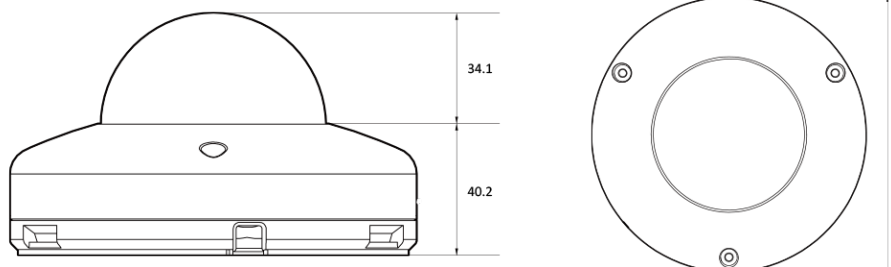

2M IP IR Flat Dome

NVD8-22-R

Features

- Optimized Multiple Profile Streaming
- ROI(Region of Interest)
- Various Web Plug-in
- Smart AVC
- Advanced Built in ISP
- Fluid Integration Way
- Double Scan Sensor with Advanced Built in ISP (2M)

Dimension (mm)

Specification

Video

Image Sensor	1/2.8" 2.1M CMOS
Channels	1
Total Pixel	1945(H) X 1109(V)
Max Resolution	1920(H) X 1080(V)
MIN. Illumination	4mm : 0.09Lux, 0Lux with IR (F2.6) 6mm : 0.05Lux, 0Lux with IR (F2.0) 8mm : 0.03Lux, 0Lux with IR (F1.6)
Only installer Video Output	1 [CVBS 1.0V p-p (75Ω)]
S/N(signal/noise) Ratio	50dB
Scanning Mode	Progressive Scan