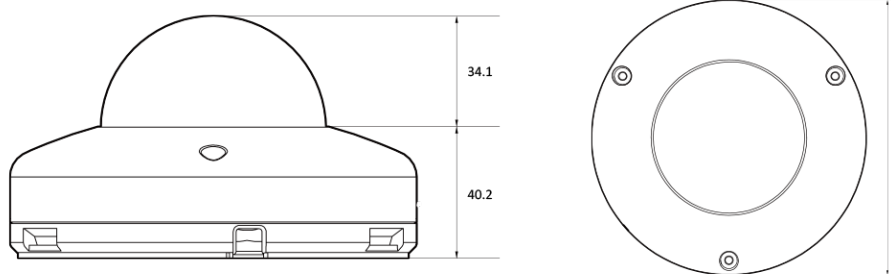

2M IP IR Flat Dome

NVD8-22-R

Features

- Optimized Multiple Profile Streaming
- ROI(Region of Interest)
- Various Web Plug-in
- Smart AVC
- Advanced Built in ISP
- Fluid Integration Way
- Double Scan Sensor with Advanced Built in ISP (2M)

Dimension (mm)

Specification

Video

| | |
|-----------------------------|---|
| Image Sensor | 1/2.8" 2.1M CMOS |
| Channels | 1 |
| Total Pixel | 1945(H) X 1109(V) |
| Max Resolution | 1920(H) X 1080(V) |
| MIN. Illumination | 4mm : 0.09Lux, 0Lux with IR (F2.6) 6mm : 0.05Lux, 0Lux with IR (F2.0) 8mm : 0.03Lux, 0Lux with IR (F1.6) |
| Only installer Video Output | 1 [CVBS 1.0V p-p (75Ω)] |
| S/N(signal/noise) Ratio | 50dB |
| Scanning Mode | Progressive Scan |