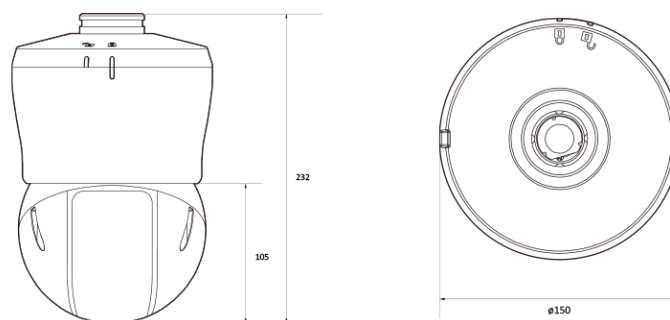

## Features

---

- 2MP PTZ Camera
- Maximum Resolution 1920 (Horizontal) X 1080 (Vertical) / 30fps
- Horizontal Field of View 65 degrees (Wide) ~ 2.4 degrees (Zoom)
- 30x Optical Zoom
- Day & Night(ICR)/IR Visibility up to 61 meters
- Backlight Compensation (WDR)
- SD/SDHC/SDXC Memory Slot
- PoE IEEE 802.3bt/Class5
- IP66/IK10

## Dimension (mm)

---