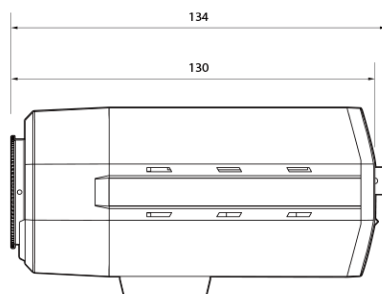

2M IP Indoor Box

NCB2-22

Features

- 2MP Box Camera
- Maximum resolution 1920 (horizontal) X 1080 (vertical) / 30fps
- C-mount / Fixed lens & DC-RIS selection
- Day & Night(ICR)
- Backlight compensation (WDR)
- SD/SDHC/SDXC memory slot
- PoE IEEE 802.3af/Class3

Dimension (mm)

Specification

Video

Image Sensor	1/2.8" 2.1M CMOS
Channels	1
Total Pixel	1945(H) X 1109(V)
Max Resolution	1920(H) X 1080(V)
MIN. Illumination	0.016Lux (B/W)0.001 (F1.2)
Only installer Video Output	1 [CVBS 1.0V p-p (75Ω)]
S/N(signal/noise) Ratio	50dB
Scanning Mode	Progressive Scan