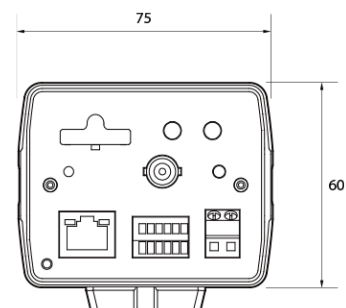

2M IP Indoor Box

NCB2-22

Features

- 2MP Box Camera
- Maximum resolution 1920 (horizontal) X 1080 (vertical) / 30fps
- C-mount / Fixed lens & DC-RIS selection
- Day & Night(ICR)
- Backlight compensation (WDR)
- SD/SDHC/SDXC memory slot
- PoE IEEE 802.3af/Class3

Dimension (mm)

Specification

Video

Image Sensor	1/2.8" 2.1M CMOS
Channels	1
Total Pixel	1945(H) X 1109(V)
Max Resolution	1920(H) X 1080(V)
MIN. Illumination	0.016Lux (B/W)0.001 (F1.2)
Only installer Video Output	1 [CVBS 1.0V p-p (75Ω)]
S/N(signal/noise) Ratio	50dB
Scanning Mode	Progressive Scan