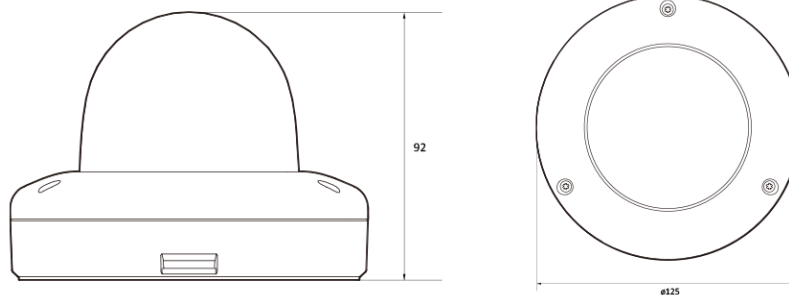

2M IP MFZ IR Flat Dome

NVD9-22-R

Features

- 2MP camera
- Maximum resolution 1920 (horizontal) X 1080 (vertical) / 30fps
- Horizontal angle of view 96 degrees (wide angle) to 35 degrees (zoom) / Optical 4.2x
- Day & Night (ICR) / IR visibility distance 25 meters
- Backlight compensation (WDR)
- SD/SDHC/SDXC memory slot
- PoE IEEE 802.3af/Class3
- IP67/IK10

Dimension (mm)

Specification

Video

Image Sensor	1/2.8" 2.1M CMOS
Channels	1
Total Pixel	1945(H) X 1109(V)
Max Resolution	1920(H) X 1080(V)
MIN. Illumination	0.02Lux 0Lux with IR (F1.4)
Only installer Video Output	1 [CVBS 1.0V p-p (75Ω)]
S/N(signal/noise) Ratio	50dB
Scanning Mode	Progressive Scan