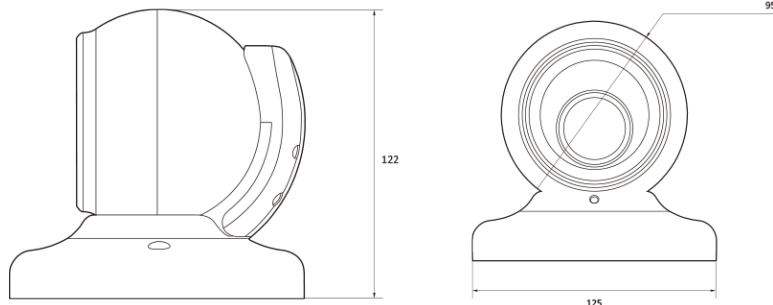

5M IP IR Turret

NVD2-55-R_Fixed

Features

- 5MP camera
- Maximum resolution 2592 (horizontal) X 1944 (vertical) / 30fps
- Horizontal angle of view 103 degrees (2.8mm), 82 degrees (4.0mm) / Fixed lens options
- Day & Night (ICR) / IR reach distance 21 meters
- Backlight compensation (WDR)
- SD/SDHC/SDXC memory slot
- PoE IEEE 802.3af/Class3
- IP67/IK10

Dimension (mm)

Specification

Video

Image Sensor	1/2.8" CMOS
Channels	1
Total Pixel	2704(H) X 2104(V)
Max Resolution	2592(H) X 1944(V)
MIN. Illumination	COLOR: 2.8mm : 0.13Lux, 4.0mm : 0.16Lux BW: 0Lux with IR
Only installer Video Output	No
S/N(signal/noise) Ratio	50dB
Scanning Mode	Progressive Scan