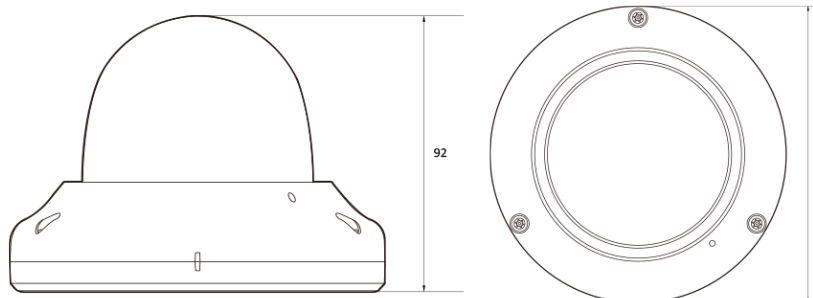

## Features

---

- 4K camera
- Maximum resolution 3840 (horizontal) X 2160 (vertical) / 30fps
- Horizontal field of view 105 degrees (2.8mm), 86 degrees (4.0mm), 55 degrees (6.0mm) / Fixed lens selection
- Day & Night (ICR) / IR reach distance 22 meters
- Backlight compensation (WDR)
- SD/SDHC/SDXC memory slot
- PoE IEEE 802.3af/Class3
- IP67/IK10

## Dimension (mm)

---