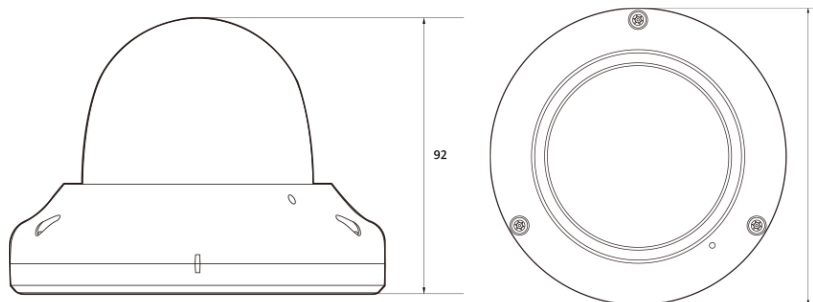

4K IP MFZ IR Flat Dome

NVD13-58-RS_Fixed

Features

- 4K camera
- 1/1.8" high sensitivity sensor
- Maximum resolution 3840 (horizontal) X 2160 (vertical) / 30fps
- Horizontal field of view 106 degrees (2.8mm), 86 degrees (4.0mm), 55 degrees (6.0mm) / Fixed lens selection
- Day & Night (ICR) / IR reach distance 22 meters
- Backlight compensation (WDR)
- SD/SDHC/SDXC memory slot
- PoE IEEE 802.3af/Class3
- IP67/IK10

Dimension (mm)

Specification

Video

Image Sensor	1/1.8" 9.17M CMOS
Channels	1
Total Pixel	3952(H) X 2320(V)
Max Resolution	3840(H) X 2160(V)
MIN. Illumination	COLOR: 0.1Lux BW: 0Lux with IR
Only installer Video Output	1 [CVBS 1.0V p-p (75Ω)]
S/N(signal/noise) Ratio	50dB
Scanning Mode	Progressive Scan

Lens

Focal Length	2.8mm 4.0mm 6.0mm
Aperture	F1.6
Lens Type	Fixed
IRIS Type	Auto Exposure
Horizontal Angle	D : 120°, H : 106°, V : 59° (2.8mm) D : 98.8°, H : 85.7°, V : 47.5° (4.0mm) D : 63.5°, H : 54.6°, V : 30.1° (6.0mm)
Pan / Tilt / Zoom	Zoom :Fixed