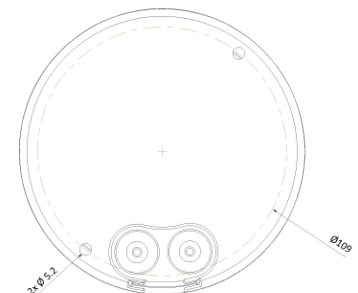

AI 5M IP IR Wide view Dome

NVF13-75-R(1.8)

Features

- 5MP AI Camera
- Supports Intelligent Video Analysis Events (Line Crossing/Intrusion/Queue Management..)
- 1/2.8" High Sensitivity Sensor
- Maximum Resolution 2592 (Horizontal) X 1944 (Vertical) / 30fps
- Horizontal Field of View 171 degrees / Fixed Lens
- Day & Night(ICR)/Night Vision up to 22 meters
- Backlight Compensation (WDR)/3DNR
- SD/SDHC/SDXC Memory Slot
- PoE IEEE 802.3af/Class3
- IP67/IK10
- Built-in Microphone

Dimension (mm)

Specification

Video

Image Sensor	1/2.8" 5.17M(STV2) CMOS
Channels	1
Total Pixel	2608(H) X 1984(V)
Max Resolution	2592(H) X 1944(V)
MIN. Illumination	COLOR: 0.08Lux BW: 0Lux with IR
Only installer Video Output	1 [CVBS 1.0V p-p (75Ω)]
S/N(signal/noise) Ratio	50dB
Scanning Mode	Progressive Scan

Mechanical

Housing Model	VF13
Housing	Outdoor Dome Fisheye
Material	Aluminum-Die Casting
Color	White
Dimensions (W x D x H)	125mm 58mm
Weight	0.55kg

Compatible Accessories

 <p>BJC11 JUNCTION BRACKET</p>	 <p>BC10 NPT</p>	 <p>BJC08 Angle Bracket</p>	 <p>GP02 Gang Bracket</p>
 <p>BJC03 Junction Bracket</p>	 <p>BW10 Wall Bracket</p>	 <p>BC10 Ceiling Bracket</p>	 <p>BJC09 Wall Junction Bracket</p>