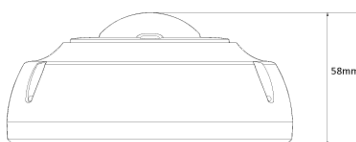

AI 5M IP IR Wide view Dome

NVF13-75-R(1.8)

Features

- 5MP AI Camera
- Supports Intelligent Video Analysis Events (Line Crossing/Intrusion/Queue Management..)
- 1/2.8" High Sensitivity Sensor
- Maximum Resolution 2592 (Horizontal) X 1944 (Vertical) / 30fps
- Horizontal Field of View 171 degrees / Fixed Lens
- Day & Night(ICR)/Night Vision up to 22 meters
- Backlight Compensation (WDR)/3DNR
- SD/SDHC/SDXC Memory Slot
- PoE IEEE 802.3af/Class3
- IP67/IK10
- Built-in Microphone

Dimension (mm)

Specification

Video

Image Sensor	1/2.8" 5.17M(STV2) CMOS
Channels	1
Total Pixel	2608(H) X 1984(V)
Max Resolution	2592(H) X 1944(V)
MIN. Illumination	COLOR: 0.08Lux BW: 0Lux with IR
Only installer Video Output	1 [CVBS 1.0V p-p (75Ω)]
S/N(signal/noise) Ratio	50dB
Scanning Mode	Progressive Scan