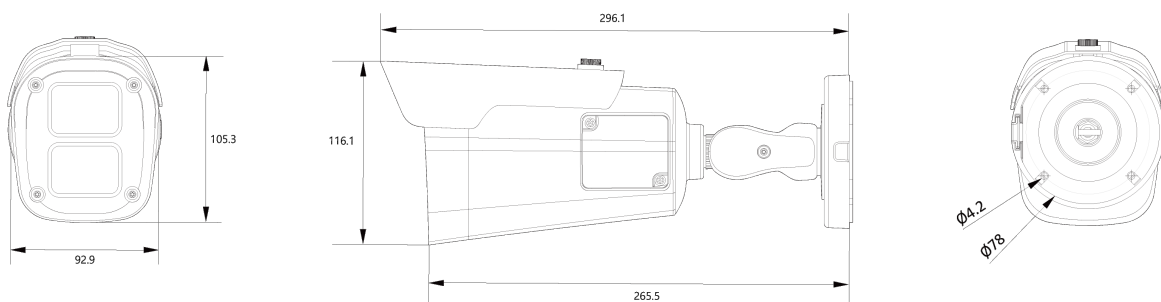

## Features

---

- 5MP AI Camera
- Supports Intelligent Video Analysis Events (Line Crossing, Intrusion, Queue Management, etc.)
- Maximum Resolution 2592 (H) X 1944 (V) / 30fps
- Horizontal Field of View 46.2 degrees (Wide) ~ 7.7 degrees (Zoom) / 10x Optical Zoom
- Day & Night(ICR)/IR Visibility up to 40 meters
- Backlight Compensation (WDR)
- SD/SDHC/SDXC Memory Slot 2ea
- PoE IEEE 802.3at/Class4
- IP67/IK10
- Cold-start
- Built-in Anti-Condensation Heater

## Dimension (mm)

---