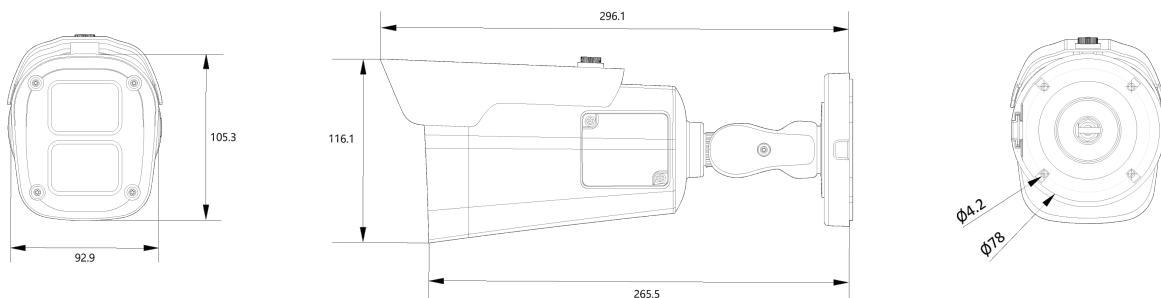

AI 4K MFZ IR BULLET IP CAMERA

NBT11-78-R(27135)_TBD

Features

- 4K AI Camera
- Supports Intelligent Video Analysis Events (Line Crossing, Intrusion, Queue Management, etc.)
- Maximum Resolution 3840 (H) X 2160 (V) / 30fps
- Horizontal Field of View 90 degrees (Wide) ~ 33 degrees (Zoom) / 5x Optical Zoom
- Day & Night(ICR)/IR Visibility up to 40 meters
- Backlight Compensation (WDR)
- SD/SDHC/SDXC Memory Slot 2ea
- PoE IEEE 802.3at/Class4
- IP67/IK10
- Cold-start
- Built-in Anti-Condensation Heater

Dimension (mm)

Specification

Video

Image Sensor	1/2.8" 8.6M CMOS
Channels	1
Total Pixel	3864(H) X 2228(V)
Max Resolution	3840(H) X 2160(V)
MIN. Illumination	COLOR: 0.09Lux BW: 0Lux with IR
Only installer Video Output	1 [CVBS 1.0V p-p (75Ω)]
S/N(signal/noise) Ratio	50dB
Scanning Mode	Progressive Scan

Lens

Focal Length	2.7~13.5mm
Aperture	F1.4
Lens Type	Motorized_Varifocal
IRIS Type	P-IRIS
Horizontal Angle	D:38.2°~105.0°, H:33.1°~90.3°, V:18.9°~49.0°
Pan / Tilt / Zoom	Pan: Tilt : Zoom :X 5.0 Optical