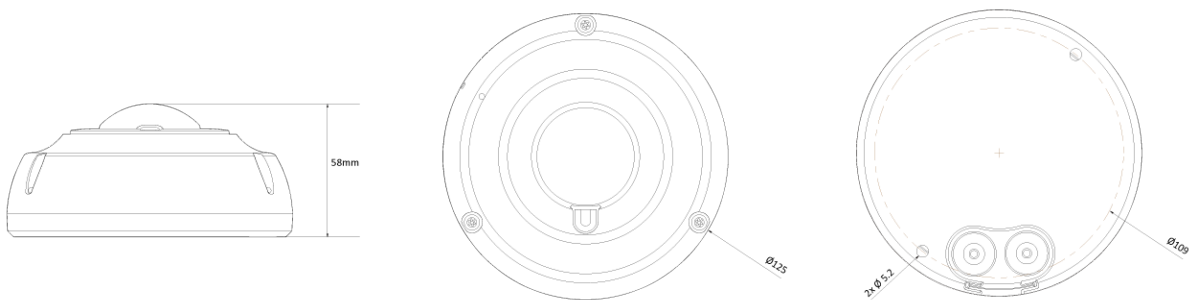

## Features

---

- 5MP 360-degree Fisheye Camera
- Maximum Resolution 2592 (H) X 1944 (V) / 30fps
- Field of View 360 degrees
- Fisheye lens
- Day & Night(ICR)/Night Vision up to 31 meters
- Backlight Compensation (WDR)
- SD/SDHC/SDXC Memory Slot
- PoE IEEE 802.3af/Class3
- IP67/IK10
- Built-in Microphone

## Dimension (mm)

---