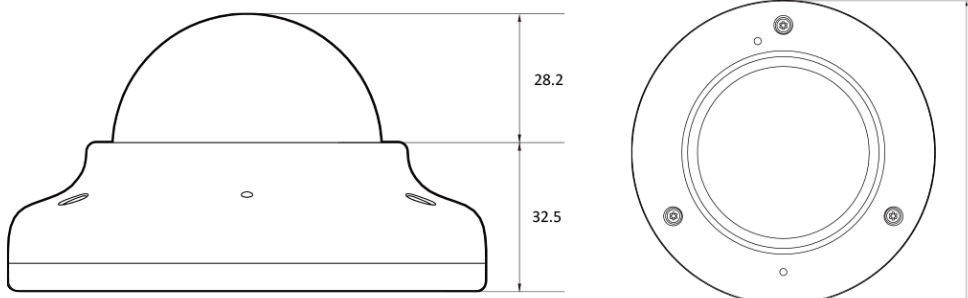

AI 8M IP IR Flat Dome

NVD7-78-R_TBD

Features

- 4K AI Camera
- Supports Intelligent Video Analysis Events (Line Crossing, Intrusion, Queue Management, etc.)
- Maximum Resolution 3840 (H) X 2160 (V) / 30fps
- Horizontal Field of View 98 degrees (2.8mm), 75 degrees (4.0mm), 48 degrees (6.0mm) / Fixed Lens Options
- Day & Night(ICR)/IR Visibility up to 28 meters
- Backlight Compensation (WDR)
- SD/SDHC/SDXC Memory Slot
- PoE IEEE 802.3af/Class3
- IP67/IK10
- Built-in Microphone

Dimension (mm)

Specification

Video

Image Sensor	1/2.8" 8.6M CMOS
Channels	1
Total Pixel	3864(H) X 2228(V)
Max Resolution	3840(H) X 2160(V)
MIN. Illumination	(TBD)COLOR: 0.10Lux BW: 0Lux with IR
Only installer Video Output	No
S/N(signal/noise) Ratio	50dB
Scanning Mode	Progressive Scan