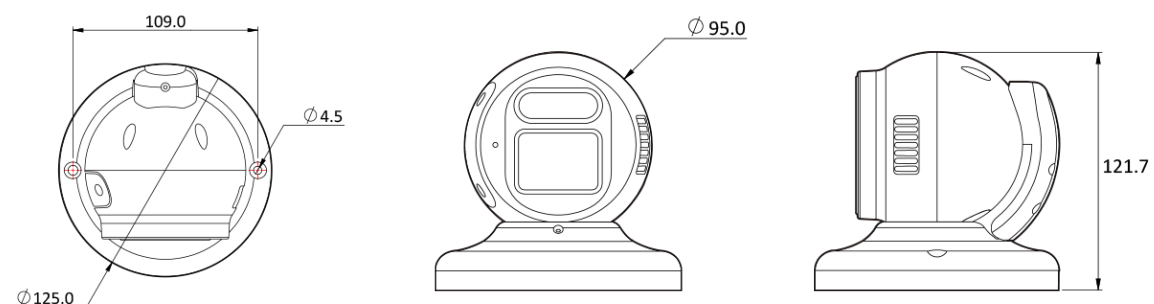

AI 5M IP MFZ IR Turret Dome

NVD3-E5L-R

Features

- 5MP AI Camera
- Supports Intelligent Video Analysis Events (Intrusion, Dwell, Counting Line)
- Maximum Resolution 2592 (Horizontal) X 1944 (Vertical) / 30fps
- Horizontal Field of View 84 degrees (Wide) ~ 22 degrees (Zoom) / 4.4x Optical Zoom
- Day & Night(ICR)/IR Visibility up to 31 meters
- Backlight Compensation (WDR)
- SD/SDHC/SDXC Memory Slot
- PoE IEEE 802.3af/Class3
- IP67/IK10
- Built-in Microphone

Dimension (mm)

Specification

Video

Image Sensor	1/2.8" 5.17M(STV2) CMOS
Channels	1
Total Pixel	2608(H) X 1984(V)
Max Resolution	2592(H) X 1944(V)
MIN. Illumination	COLOR: 0.04Lux BW: 0Lux with IR
Only installer Video Output	No
S/N(signal/noise) Ratio	50dB
Scanning Mode	Progressive Scan