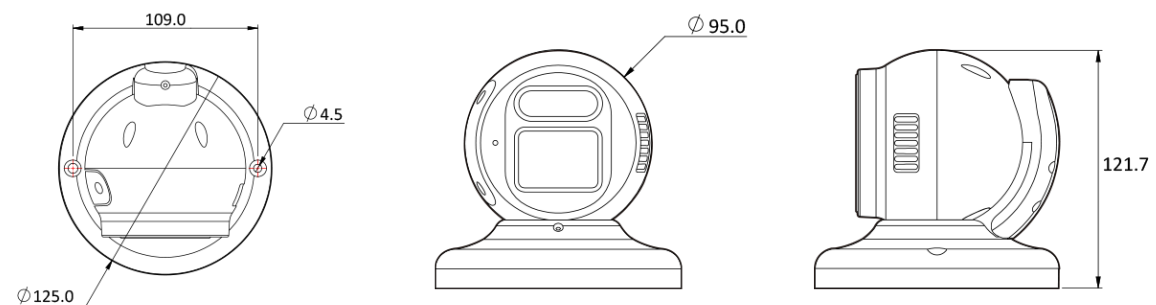

## Features

---

- 5MP AI Camera
- Supports Intelligent Video Analysis Events (Intrusion, Dwell, Counting Line)
- Maximum Resolution 2592 (H) X 1944 (V) / 30fps
- Horizontal Field of View 84 degrees (Wide) ~ 22 degrees (Zoom) / 4.4x Optical Zoom
- Day & Night(ICR)/IR Visibility up to 31 meters
- Backlight Compensation (WDR)
- SD/SDHC/SDXC Memory Slot
- PoE IEEE 802.3af/Class3
- IP67/IK10
- Built-in Microphone

## Dimension (mm)

---