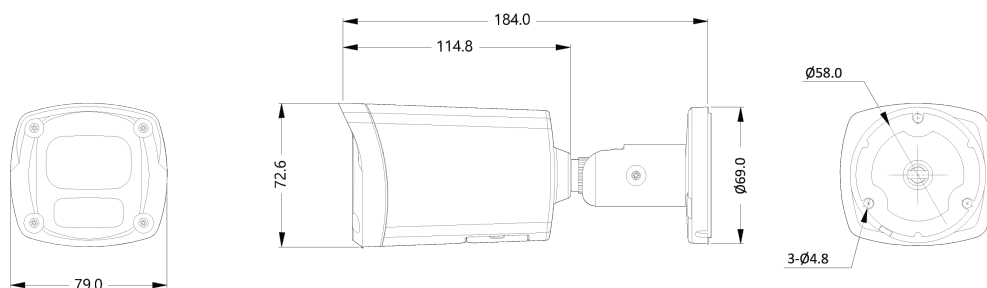

AI 5M IP IR Mini Bullet

NBI4-75L-R

Features

- 5MP AI Camera
- Supports Intelligent Video Analysis Events (Line Crossing, Intrusion, Queue Management, etc.)
- Maximum Resolution 2592 (H) X 1944 (V) / 30fps
- Horizontal Field of View 97.7 degrees (2.8mm), 76.6 degrees (4.0mm), 52 degrees (6.0mm)
- Fixed Lens Options
- Day & Night(ICR)/IR Visibility up to 25 meters
- Backlight Compensation (WDR)
- SD/SDHC/SDXC Memory Slot
- PoE IEEE 802.3af/Class3
- IP67

Dimension (mm)

Specification

Video

Image Sensor	1/2.8" 5.17M(STV2) CMOS
Channels	1
Total Pixel	2608(H) X 1984(V)
Max Resolution	2592(H) X 1944(V)
MIN. Illumination	COLOR: 0.08Lux BW: 0Lux with IR
Only installer Video Output	1 [CVBS 1.0V p-p (75Ω)]
S/N(signal/noise) Ratio	50dB
Scanning Mode	Progressive Scan

Lens

Focal Length	2.8mm 4.0mm 6.0mm
Aperture	2.8 mm, F2.2 4.0mm, F2.0 6.0mm, F2.0
Lens Type	Fixed
IRIS Type	Auto Exposure
Horizontal Angle	D : 121.8°, H : 97.7°, V : 73° (2.8mm) /D : 99°, H : 76.6°, V : 56° (4mm) /D : 69.4°, H : 51.9°, V : 37.6° (6mm)
Pan / Tilt / Zoom	Zoom :Fixed