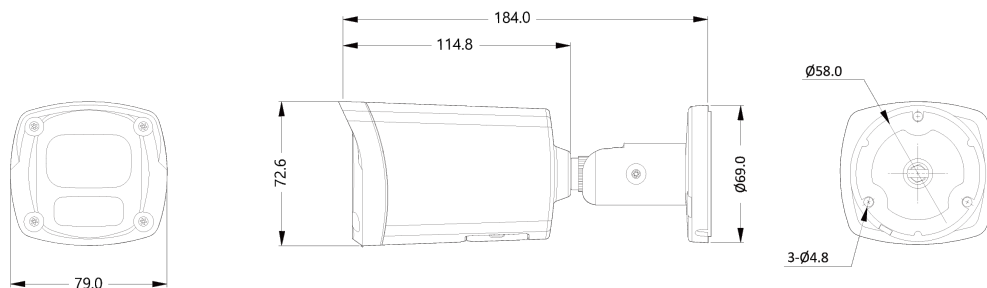

AI 5M IP IR Mini Bullet

NBI4-E5L-R

Features

- 5MP AI Camera
- Supports Intelligent Video Analysis Events (Intrusion, Dwell, Counting Line)
- Maximum Resolution 2592 (H) X 1944 (V) / 30fps
- Horizontal Field of View 97.7 degrees (2.8mm), 76.6 degrees (4.0mm), 52 degrees (6.0mm) / Fixed Lens Options
- Day & Night(ICR)/IR Visibility up to 23 meters
- Backlight Compensation (WDR)
- SD/SDHC/SDXC Memory Slot
- PoE IEEE 802.3af/Class3
- IP67/IK10

Dimension (mm)

Specification

Video

Image Sensor	1/2.8" 5.17M(STV2) CMOS
Channels	1
Total Pixel	2608(H) X 1984(V)
Max Resolution	2592(H) X 1944(V)
MIN. Illumination	COLOR: 0.08Lux BW: 0Lux with IR
Only installer Video Output	1 [CVBS 1.0V p-p (75Ω)]
S/N(signal/noise) Ratio	50dB
Scanning Mode	Progressive Scan

Lens

Focal Length	2.8mm 4.0mm 6.0mm
Aperture	2.8 mm, F2.2 4.0mm, F2.0 6.0mm, F2.0
Lens Type	Fixed
IRIS Type	Auto Exposure
Horizontal Angle	D : 121.8°, H : 97.7°, V : 73° (2.8mm) /D : 99°, H : 76.6°, V : 56° (4mm) /D : 69.4°, H : 51.9°, V : 37.6° (6mm)
Pan / Tilt / Zoom	Zoom :Fixed