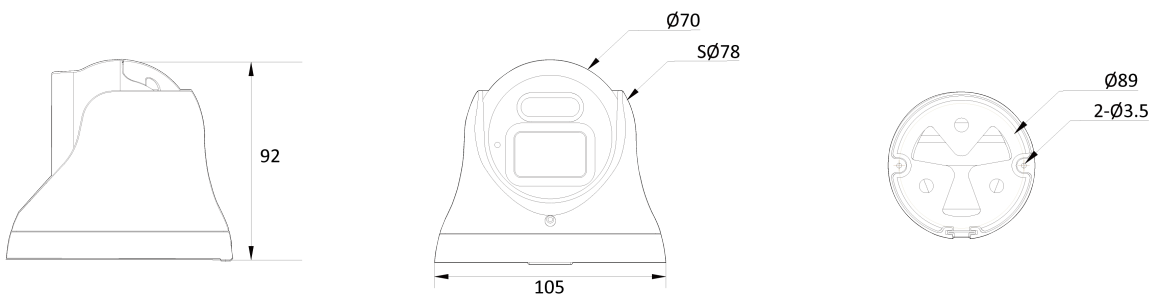

AI 5M IP IR Mini Turret Dome

NVD1-E5L-R

Features

- 5MP AI Camera
- Supports Intelligent Video Analysis Events (Intrusion, Dwell, Counting Line)
- Maximum Resolution 2592 (H) X 1944 (V) / 30fps
- Horizontal Field of View 98 degrees (2.8mm), 75 degrees (4.0mm), 48 degrees (6.0mm)/ Fixed Lens Options
- Day & Night(ICR)/IR Visibility up to 28meters
- Backlight Compensation (WDR)
- PoE IEEE 802.3af/Class3
- IP67/IK10

Dimension (mm)

Specification

Video

Image Sensor	1/2.8" 5.17M(STV2) CMOS
Channels	1
Total Pixel	2608(H) X 1984(V)
Max Resolution	2592(H) X 1944(V)
MIN. Illumination	COLOR: 0.08Lux BW: 0Lux with IR
Only installer Video Output	No
S/N(signal/noise) Ratio	50dB
Scanning Mode	Progressive Scan

Lens

Focal Length	2.8mm 4.0mm 6.0mm
Aperture	2.8 mm, F2.2 4.0mm, F2.0 6.0mm, F2.0
Lens Type	Fixed
IRIS Type	Auto Exposure
Horizontal Angle	D : 122°, H : 98°, V : 73° (2.8mm) /D : 98°, H : 75°, V : 54° (4mm)/D : 61°, H : 48°, V : 36° (6mm)
Pan / Tilt / Zoom	Zoom :Fixed

Operating Humidity	10-90% RH(Non-Condensing)
Vandal Proof Casing	IK10
IP Rating	IP67
Other Certification	FCC CE ROHS

Mechanical

Housing Model	VD1
Housing	Outdoor Dome
Material	Aluminum-Die Casting
Color	White
Dimensions (W x D x H)	112mm 96mm
Weight	0.626kg