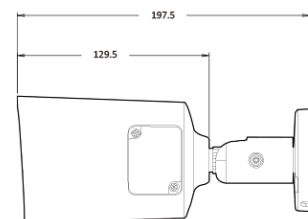

AI 5M IP MFZ IR Bullet

NBT6-E5L-R

Features

- 5MP AI Camera
- Supports Intelligent Video Analysis Events (Intrusion, Dwell, Counting Line)
- Maximum Resolution 2592 (H) X 1944 (V) / 30fps
- Horizontal Field of View 84 degrees (Wide) ~ 22 degrees (Zoom) / 4.4x Optical Zoom
- Day & Night(ICR)/Night Vision up to 50 meters
- Backlight Compensation (WDR)
- SD/SDHC/SDXC Memory Slot
- PoE IEEE 802.3af/Class3
- IP67

Dimension (mm)

Specification

Video

Image Sensor	1/2.8" 5.17M(STV2) CMOS
Channels	1
Total Pixel	2608(H) X 1984(V)
Max Resolution	2592(H) X 1944(V)
MIN. Illumination	COLOR: 0.04Lux BW: 0Lux with IR
Only installer Video Output	1 [CVBS 1.0V p-p (75Ω)]
S/N(signal/noise) Ratio	50dB
Scanning Mode	Progressive Scan

Intelligent Video Analytic

AI Intelligent Video Analytic	Yes
Video analytics	Intrusion Detection Dwell Filter Counting Lines Metadata

Encoder (video & audio)

Video Compression	H.264 H.265 MJPEG
Support Resolution	H.265 : 2592x1944/2560x1440/1920x1080/1280x720/704x480/640x480/640x360/352x240 H.264 : 2592x1944/2560x1440/1920x1080/1280x720/704x480/640x480/640x360/352x240 MJPEG : 1280x720/768x432/704x480/640x480/640x360/352x240
Intelligent Codec	Yes
Multiple Profile Streaming Performance	Triple Streaming(3rd Only MJPEG)
Video BitRate	100Kbps~25Mbps
Bitrate Control	Multi Streaming CBR/VBR at H.264,H.265 (Controllable frame rate and Bandwidth)
Video Bitrate extra comment	Multi-rate for Preview and Recording
Audio Compression	G.711 ulaw
Special Feature	Dynamic ROI(Region of Interest)

Mechanical

Housing Model	BT6
Housing	Outdoor Bullet
Material	Aluminum-Die Casting
Color	White
Dimensions (W x D x H)	197.5mm 86mm
Weight	0.97kg

Compatible Accessories

BJC12

JUNCTION BRACKET

BJC07

Junction Bracket