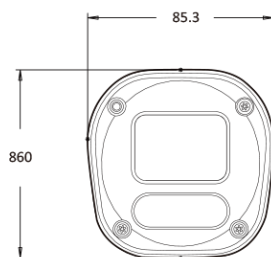

AI 5M IP MFZ IR Bullet

NBT6-E5L-R

Features

- 5MP AI Camera
- Supports Intelligent Video Analysis Events (Intrusion, Dwell, Counting Line)
- Maximum Resolution 2592 (H) X 1944 (V) / 30fps
- Horizontal Field of View 84 degrees (Wide) ~ 22 degrees (Zoom) / 4.4x Optical Zoom
- Day & Night(ICR)/Night Vision up to 50 meters
- Backlight Compensation (WDR)
- SD/SDHC/SDXC Memory Slot
- PoE IEEE 802.3af/Class3
- IP67

Dimension (mm)

Specification

Video

Image Sensor	1/2.8" 5.17M(STV2) CMOS
Channels	1
Total Pixel	2608(H) X 1984(V)
Max Resolution	2592(H) X 1944(V)
MIN. Illumination	COLOR: 0.04Lux BW: 0Lux with IR
Only installer Video Output	1 [CVBS 1.0V p-p (75Ω)]
S/N(signal/noise) Ratio	50dB
Scanning Mode	Progressive Scan

Lens

Focal Length	3.3~14.5mm
Aperture	F1.4
Lens Type	Motorized_Varifocal
IRIS Type	Auto Exposure
Horizontal Angle	D:28°~107°, H:22°~84°, V:17°~61°
Pan / Tilt / Zoom	Zoom :X4.4 Optical

Operational

Shutter Speed	Auto / Manual (1/15 ~ 1/32000) Anti-Flicker Slow Shutter(1/2,1/3,1/5,1/6,1/7.5, 1/10)
Auto Gain Control (AGC)	Auto
Day & Night	TDN (True Day & Night)
Digital Noise Reduction	3D DNR
Wide Dynamic Range (WDR)	WDR(2x)
Dynamic Range	120dB or above
LEDs	H2IR
LED Distance	130ft(40m)
Privacy Zone	Yes
Function	Motion-Detection Mirror&Flip Auto White Balance

Mechanical

Housing Model	BT6
Housing	Outdoor Bullet
Material	Aluminum-Die Casting
Color	White
Dimensions (W x D x H)	197.5mm 86mm
Weight	0.97kg

Compatible Accessories

BJC12

JUNCTION BRACKET

BJC07

Junction Bracket