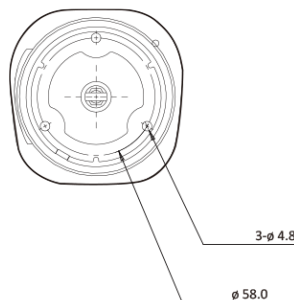

AI 5M IP MFZ IR Bullet

NBT6-E5L-R

Features

- 5MP AI Camera
- Supports Intelligent Video Analysis Events (Intrusion, Dwell, Counting Line)
- Maximum Resolution 2592 (H) X 1944 (V) / 30fps
- Horizontal Field of View 84 degrees (Wide) ~ 22 degrees (Zoom) / 4.4x Optical Zoom
- Day & Night(ICR)/Night Vision up to 50 meters
- Backlight Compensation (WDR)
- SD/SDHC/SDXC Memory Slot
- PoE IEEE 802.3af/Class3
- IP67

Dimension (mm)

Specification

Video

Image Sensor	1/2.8" 5.17M(STV2) CMOS
Channels	1
Total Pixel	2608(H) X 1984(V)
Max Resolution	2592(H) X 1944(V)
MIN. Illumination	COLOR: 0.04Lux BW: 0Lux with IR
Only installer Video Output	1 [CVBS 1.0V p-p (75Ω)]
S/N(signal/noise) Ratio	50dB
Scanning Mode	Progressive Scan