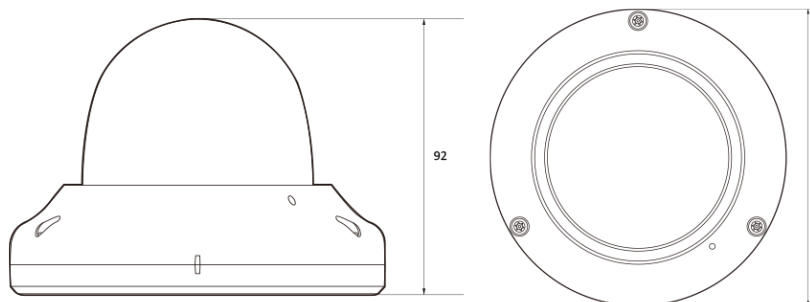

AI 5M IP MFZ IR Flat Dome

NVD13-E5L-R

Features

- 5MP AI Camera
- Supports Intelligent Video Analysis Events (Intrusion, Dwell, Counting Line)
- Maximum Resolution 2592 (H) X 1944 (V) / 30fps
- Horizontal Field of View 100 degrees (Wide) ~ 22 degrees (Zoom) / 4.4x Optical Zoom
- Day & Night(ICR)/Night Vision up to 31 meters
- Backlight Compensation (WDR)
- SD/SDHC/SDXC Memory Slot
- PoE IEEE 802.3af/Class3
- IP67/IK10
- Built-in Microphone

Dimension (mm)

Specification

Video

Image Sensor	1/2.8" 5.17M(STV2) CMOS
Channels	1
Total Pixel	2608(H) X 1984(V)
Max Resolution	2592(H) X 1944(V)
MIN. Illumination	COLOR: 0.04Lux BW: 0Lux with IR
Only installer Video Output	1 [CVBS 1.0V p-p (75Ω)]
S/N(signal/noise) Ratio	50dB
Scanning Mode	Progressive Scan