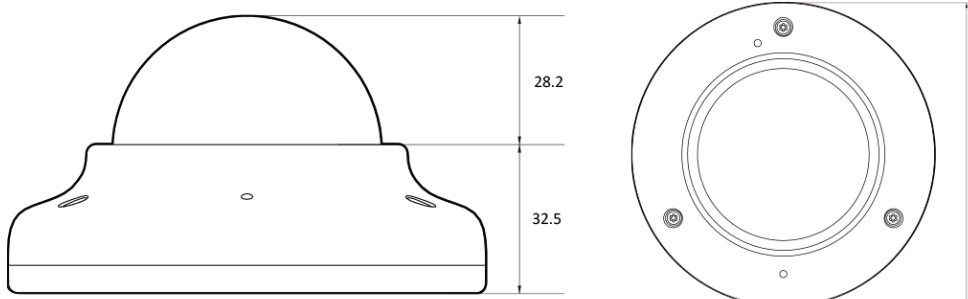

AI 5M IP IR Flat Dome

NVD7-E5L-R

Features

- 5MP AI Camera
- Supports Intelligent Video Analysis Events (Intrusion, Dwell, Counting Line)
- Maximum Resolution 2592 (H) X 1944 (V) / 30fps
- Horizontal Field of View 97.7 degrees (2.8mm), 76.6 degrees (4.0mm), 52 degrees (6.0mm) / Fixed Lens Options
- Day & Night(ICR)/IR Visibility up to 28 meters
- Backlight Compensation (WDR)
- SD/SDHC/SDXC Memory Slot
- PoE IEEE 802.3af/Class3
- IP67/IK10
- Built-in Microphone

Dimension (mm)

Specification

Video

Image Sensor	1/2.8" 5.17M(STV2) CMOS
Channels	1
Total Pixel	2608(H) X 1984(V)
Max Resolution	2592(H) X 1944(V)
MIN. Illumination	COLOR: 0.08Lux BW: 0Lux with IR
Only installer Video Output	No
S/N(signal/noise) Ratio	50dB
Scanning Mode	Progressive Scan