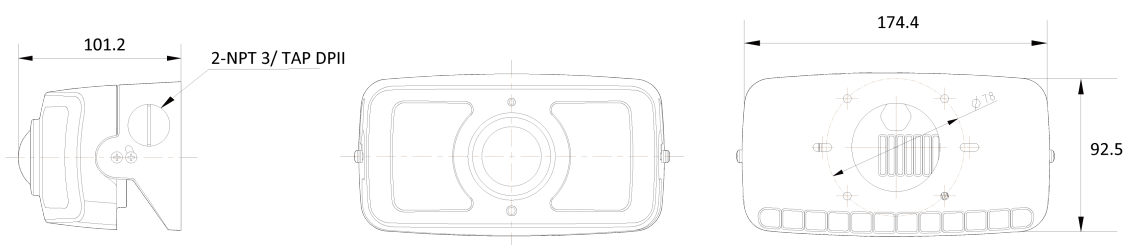

## Features

---

- 4K 180-degree AI Camera
- Supports Intelligent Video Analysis Events (Line/Intrusion/Queue..)
- 1/1.8" High-Sensitivity Sensor
- Maximum Resolution 3840 (H) X 2160 (V) / 30fps
- Horizontal Field of View 180 degrees / 180-degree Fisheye Lens
- Day & Night (ICR) / IR Visible Distance 31 meters
- Backlight Compensation (WDR) / 3DNR
- SD/SDHC/SDXC Memory Slot
- PoE IEEE 802.3af/Class3
- IP67/IK10
- Built-in Mic

## Dimension (mm)

---