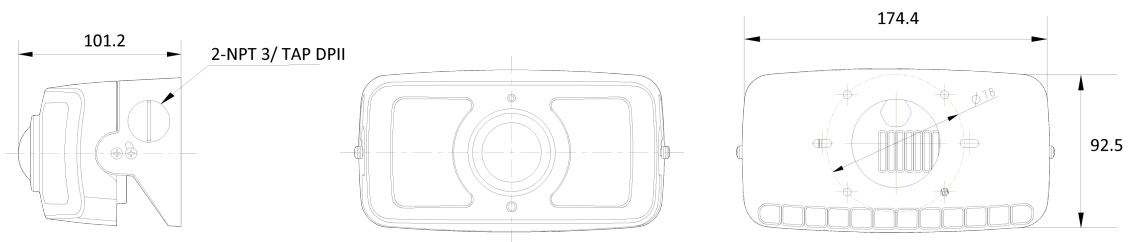

AI 4K IP IR Fisheye

NSF3-78-RS

Features

- 4K 180-degree AI Camera
- Supports Intelligent Video Analysis Events (Line/Intrusion/Queue..)
- 1/1.8" High-Sensitivity Sensor
- Maximum Resolution 3840 (Horizontal) X 2160 (Vertical) / 30fps
- Horizontal Field of View 175 degrees / 180-degree Fisheye Lens
- Day & Night (ICR) / IR Visible Distance 31 meters
- Backlight Compensation (WDR) / 3DNR
- SD/SDHC/SDXC Memory Slot
- PoE IEEE 802.3af/Class3
- IP67/IK10
- Built-in Mic

Dimension (mm)

Specification

Video

Image Sensor	1/1.8" 8.48M(STV2) CMOS
Channels	1
Total Pixel	3856(H) X 2200(V)
Max Resolution	3840(H) X 2160(V)
MIN. Illumination	COLOR: 0.15Lux BW: 0Lux with IR
Only installer Video Output	1 [CVBS 1.0V p-p (75Ω)]
S/N(signal/noise) Ratio	50dB
Scanning Mode	Progressive Scan