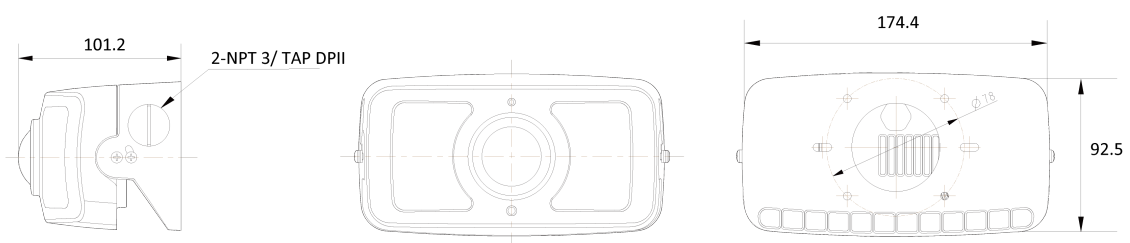

180° AI 4K IP IR Pano Camera

NSF3-78-RS

Features

- 4K 180-degree AI Camera
- Supports Intelligent Video Analysis Events (Line/Intrusion/Queue..)
- 1/1.8" High-Sensitivity Sensor
- Maximum Resolution 3840 (H) X 2160 (V) / 30fps
- Horizontal Field of View 180 degrees / 180-degree Fisheye Lens
- Day & Night (ICR) / IR Visible Distance 31 meters
- Backlight Compensation (WDR) / 3DNR
- SD/SDHC/SDXC Memory Slot
- PoE IEEE 802.3af/Class3
- IP67/IK10
- Built-in Mic

Dimension (mm)

Specification

Video

Image Sensor	1/1.8" 8.48M(STV2) CMOS
Channels	1
Total Pixel	3856(H) X 2200(V)
Max Resolution	3840(H) X 2160(V)
MIN. Illumination	COLOR: 0.15Lux BW: 0Lux with IR
Only installer Video Output	1 [CVBS 1.0V p-p (75Ω)]
S/N(signal/noise) Ratio	50dB
Scanning Mode	Progressive Scan

Encoder (video & audio)

Video Compression	H.264 H.265 MJPEG
Support Resolution	H.265 : 3840x2160/2560x1440/1920x1080/1280x720/704x576/704x480/640x360/352x288/352x240 H.264 : 3840x2160/2560x1440/1920x1080/1280x720/704x576/704x480/640x360/352x288/352x240 MJPEG : 1920x1080/1280x720/768x432/704x576/704x480/640x360/352x288/352x240
Intelligent Codec	Yes
Multiple Profile Streaming Performance	Triple Streaming(3rd Only MJPEG)
Video BitRate	100Kbps~25Mbps
Bitrate Control	Multi Streaming CBR/VBR at H.264,H.265 (Controllable frame rate and Bandwidth)
Video Bitrate extra comment	Multi-rate for Preview and Recording
Audio Compression	G.711 ulaw
Special Feature	Dynamic ROI(Region of Interest)