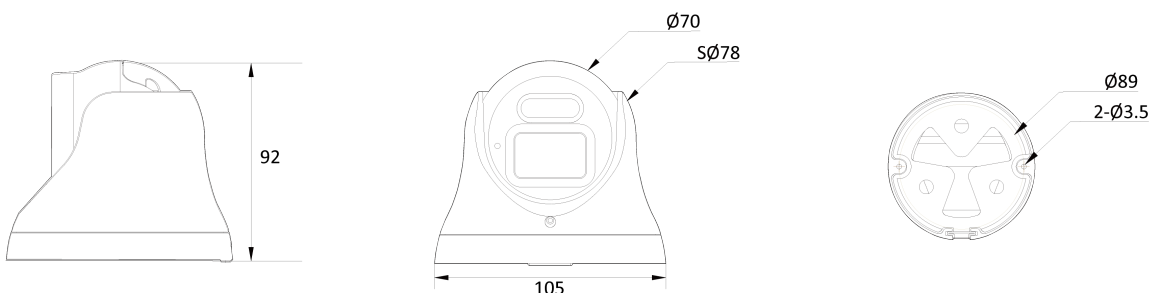

AI 5M IP IR Mini Turret Dome

NVD1-75L-R

Features

- 5MP AI Camera
- Supports Intelligent Video Analysis Events (Line Crossing, Intrusion, Queue Management, etc.)
- Maximum Resolution 2592 (H) X 1944 (V) / 30fps
- Horizontal Field of View 98 degrees (2.8mm), 75 degrees (4.0mm), 48 degrees (6.0mm)/ Fixed Lens Options
- Day & Night(ICR)/IR Visibility up to 28meters
- Backlight Compensation (WDR)
- PoE IEEE 802.3af/Class3
- IP67/IK10

Dimension (mm)

Specification

Video

Image Sensor	1/2.8" 5.17M(STV2) CMOS
Channels	1
Total Pixel	2608(H) X 1984(V)
Max Resolution	2592(H) X 1944(V)
MIN. Illumination	COLOR: 0.08Lux BW: 0Lux with IR
Only installer Video Output	No
S/N(signal/noise) Ratio	50dB
Scanning Mode	Progressive Scan

Lens

Focal Length	2.8mm 4.0mm 6.0mm
Aperture	2.8 mm, F2.2 4.0mm, F2.0 6.0mm, F2.0
Lens Type	Fixed
IRIS Type	Auto Exposure
Horizontal Angle	D : 122°, H : 98°, V : 73° (2.8mm) /D : 98°, H : 75°, V : 54° (4mm)/D : 61°, H : 48°, V : 36° (6mm)
Pan / Tilt / Zoom	Zoom :Fixed

Mechanical

Housing Model	NVD1
Housing	Outdoor Dome
Material	Aluminum-Die Casting
Color	White
Dimensions (W x D x H)	112mm 96mm
Weight	0.626kg

Compatible Accessories

 <p>BJC12 JUNCTION BRACKET</p>	 <p>BC11 NPT</p>	 <p>BJC04 Junction Bracket</p>	 <p>BW11 Wall Bracket</p>
 <p>BC11 Ceiling Bracket</p>	 <p>GP02 Gang Bracket</p>	 <p>BJC09 Wall Junction Bracket</p>	 <p>BP01 Pole Mount Bracket</p>