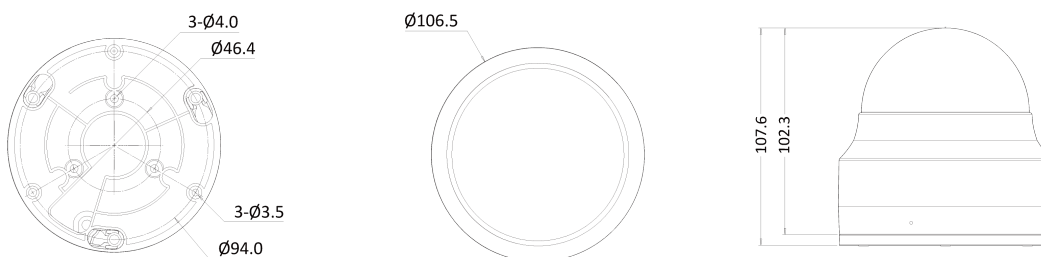

AI 5M IP Repositioning IR PTZ Flat Dome

NPX10-75L-R

Features

- 5MP AI Repositioning PTZ Camera
- Supports Intelligent Video Analysis Events (Line Crossing, Intrusion, Queue Management, etc.)
- Maximum Resolution 2592 (H) X 1944 (V) / 30fps
- Horizontal Field of View 96degrees (Wide) ~ 32degrees (Zoom) / 4.1x Optical Zoom
- Day & Night(ICR)/IR Visibility up to 22 meters
- Backlight Compensation (WDR)
- SD/SDHC/SDXC Memory Slot
- PoE IEEE 802.3af/Class3
- Built-in Microphone/Speaker

Dimension (mm)

Specification

Video

Image Sensor	1/2.8" 5.17M(STV2) CMOS
Channels	1
Total Pixel	2608(H) X 1984(V)
Max Resolution	2592(H) X 1944(V)
MIN. Illumination	COLOR: 0.03Lux BW: 0Lux with IR
Only installer Video Output	1 [CVBS 1.0V p-p (75Ω)]
S/N(signal/noise) Ratio	50dB
Scanning Mode	Progressive Scan

Lens

Focal Length	3.3~13.5mm
Aperture	F1.3
Lens Type	Motorized_Varifocal
IRIS Type	P-IRIS
Horizontal Angle	D:40°~123.0°, H:32°~96°, V:24°~69°
Pan / Tilt / Zoom	Pan:355° Tilt :80° Zoom :X4.1 Optical

Operational

Mechanical

Housing Model	PX10
Housing	Indoor Dome
Material	Plastic
Color	White
Dimensions (W x D x H)	106.4mm 102mm
Weight	0.47kg