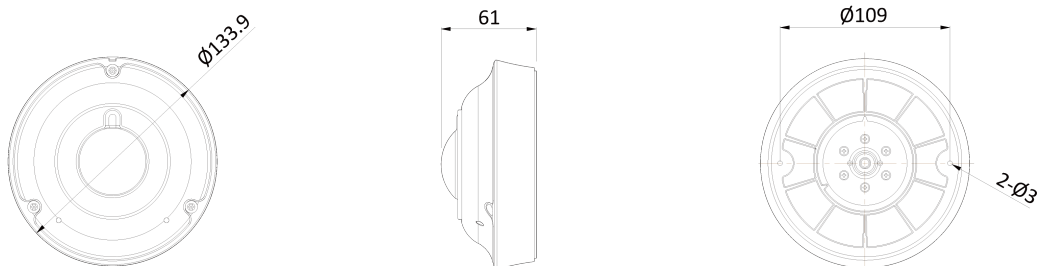

AI 5M IP IR Fisheye Dome

NVF10-75L-R

Features

- 5MP 360-degree AI Camera
- Supports Intelligent Video Analysis Events (Line Crossing/Intrusion/Queue Management..)
- 1/2.8" High Sensitivity Sensor
- Maximum Resolution 2592 (H) X 1944 (V) / 30fps
- Horizontal Field of View 180 degrees / 180-degree Fisheye Lens
- Day & Night(ICR)/Night Vision up to 22 meters
- Backlight Compensation (WDR)/3DNR
- SD/SDHC/SDXC Memory Slot
- PoE IEEE 802.3af/Class3
- IP67/IK10
- Built-in Microphone

Dimension (mm)

Specification

Video

Image Sensor	1/2.8" 5.17M(STV2) CMOS
Channels	1
Total Pixel	2608(H) X 1984(V)
Max Resolution	2592(H) X 1944(V)
MIN. Illumination	COLOR: 0.08Lux BW: 0Lux with IR
Only installer Video Output	1 [CVBS 1.0V p-p (75Ω)]
S/N(signal/noise) Ratio	50dB
Scanning Mode	Progressive Scan