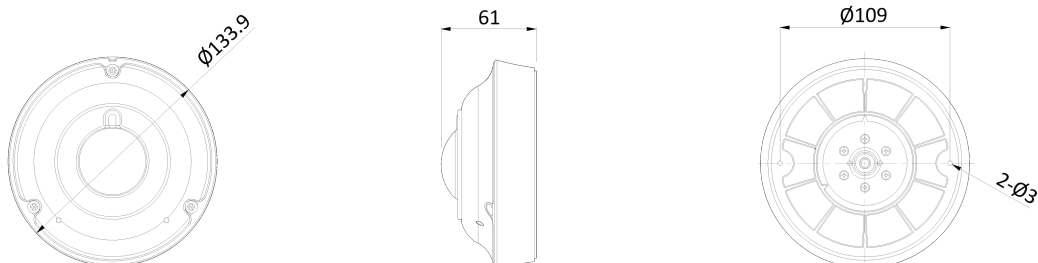

AI 5M IP IR Fisheye Dome

NVF10-75L-R

Features

- 5MP 360-degree AI Camera
- Supports Intelligent Video Analysis Events (Line Crossing/Intrusion/Queue Management..)
- 1/2.8" High Sensitivity Sensor
- Maximum Resolution 2592 (H) X 1944 (V) / 30fps
- Horizontal Field of View 180 degrees / 180-degree Fisheye Lens
- Day & Night(ICR)/Night Vision up to 22 meters
- Backlight Compensation (WDR)/3DNR
- SD/SDHC/SDXC Memory Slot
- PoE IEEE 802.3af/Class3
- IP67/IK10
- Built-in Microphone

Dimension (mm)

Specification

Video

| | |
|-----------------------------|------------------------------------|
| Image Sensor | 1/2.8" 5.17M(STV2) CMOS |
| Channels | 1 |
| Total Pixel | 2608(H) X 1984(V) |
| Max Resolution | 2592(H) X 1944(V) |
| MIN. Illumination | COLOR: 0.08Lux BW: 0Lux with IR |
| Only installer Video Output | 1 [CVBS 1.0V p-p (75Ω)] |
| S/N(signal/noise) Ratio | 50dB |
| Scanning Mode | Progressive Scan |

Mechanical

| | |
|------------------------|----------------------|
| Housing Model | VF13 |
| Housing | Outdoor Dome Fisheye |
| Material | Aluminum-Die Casting |
| Color | White |
| Dimensions (W x D x H) | 134mm 61mm |
| Weight | 0.65kg |