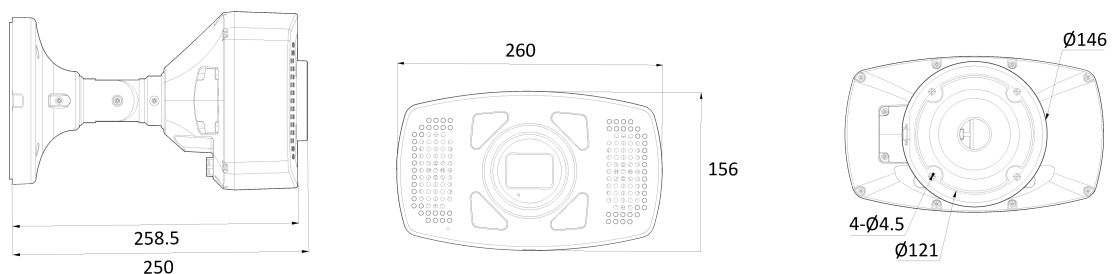

## Features

---

- 4K AI Speaker Strobe Light Camera
- Supports Intelligent Video Analysis Events (Line Crossing/Intrusion/Queue Management..)
- Maximum Resolution 3840 (H) X 2160 (V) / 30fps
- Horizontal Field of View 49.3 degrees (Wide) ~ 18.1 degrees (Zoom) / 3.6x Optical Zoom
- Day & Night(ICR)/IR Visibility up to 40 meters
- Backlight Compensation (WDR)
- SD/SDHC/SDXC Memory Slot
- PoE IEEE 802.3bt/Class6
- IP66/IK10
- Built-in Microphone/Speaker 14W(Siren) & (Sound) W+B+R+G Alarm Lamp

## Dimension (mm)

---