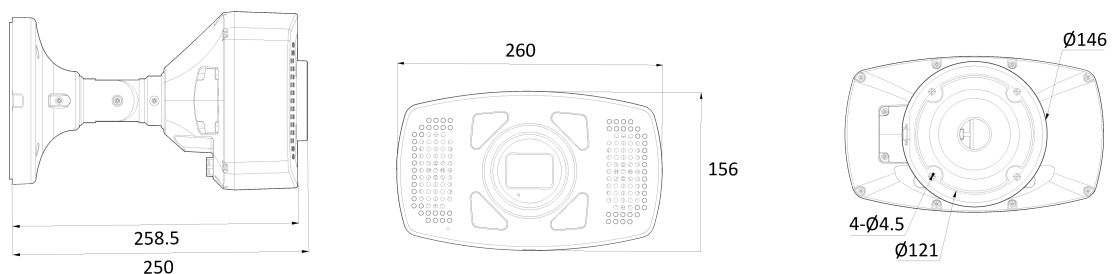

Dimension (mm)