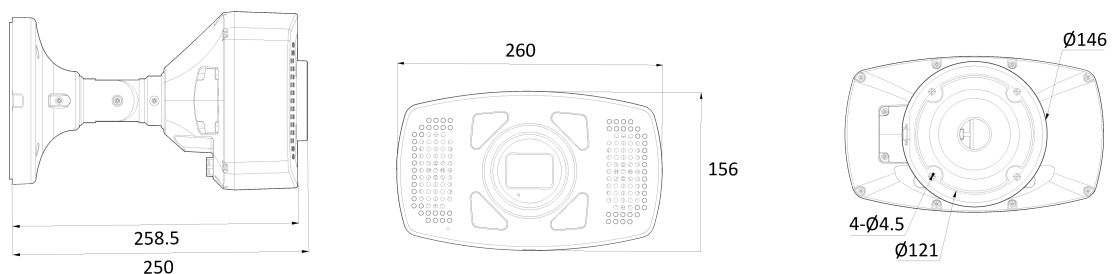

## Features

---

- 5MP AI Speaker Strobe Light Camera
- Supports Intelligent Video Analysis Events (Line Crossing/Intrusion/Queue Management..)
- Maximum Resolution 2592 (H) X 1944 (V) / 30fps
- Horizontal Field of View 98 degrees (Wide) ~ 32 degrees (Zoom) / 5x Optical Zoom
- Day & Night(ICR)/IR Visibility up to 40 meters
- Backlight Compensation (WDR)
- SD/SDHC/SDXC Memory Slot
- PoE IEEE 802.3bt/Class6
- IP66/IK10
- Built-in Microphone/Speaker 14W(Siren) & W+B+R+G Alarm Lamp

## Dimension (mm)

---