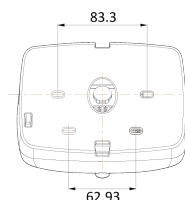

## Features

---

- 4K 180-degree AI Camera
- Supports Intelligent Video Analysis Events (Line/Intrusion/Queue..)
- 1/1.8" High-Sensitivity Sensor
- Maximum Resolution 3840 (H) X 2160 (V) / 30fps
- Horizontal Field of View 180 degrees / 180-degree Fisheye Lens
- Day & Night (ICR) / IR Visible Distance 31 meters
- Backlight Compensation (WDR) / 3DNR
- SD/SDHC/SDXC Memory Slot
- PoE IEEE 802.3af/Class3
- IP67/IK10
- Built-in Mic

## Dimension (mm)

---