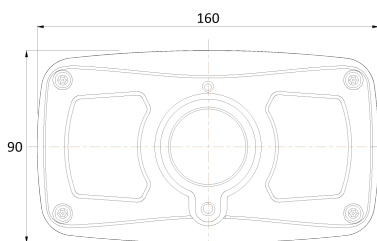

## Features

---

- 4K 180-degree AI Camera
- Supports Intelligent Video Analysis Events (Line/Intrusion/Queue..)
- 1/1.8" High-Sensitivity Sensor
- Maximum Resolution 3840 (H) X 2160 (V) / 30fps
- Horizontal Field of View 180 degrees / 180-degree Fisheye Lens
- Day & Night (ICR) / IR Visible Distance 31 meters
- Backlight Compensation (WDR) / 3DNR
- SD/SDHC/SDXC Memory Slot
- PoE IEEE 802.3af/Class3
- IP67/IK10
- Built-in Mic

## Dimension (mm)

---

### Video

Image Sensor	1/1.8" 8.48M(STV2) CMOS
Channels	1
Total Pixel	3856(H) X 2200(V)
Max Resolution	3840(H) X 2160(V)
MIN. Illumination	COLOR: 0.15Lux BW: 0Lux with IR
Only installer Video Output	1 [CVBS 1.0V p-p (75Ω)]
S/N(signal/noise) Ratio	50dB
Scanning Mode	Progressive Scan