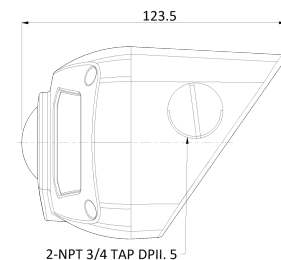

## Features

---

- 4K 180-degree AI Camera
- Supports Intelligent Video Analysis Events (Line/Intrusion/Queue..)
- 1/1.8" High-Sensitivity Sensor
- Maximum Resolution 3840 (H) X 2160 (V) / 30fps
- Horizontal Field of View 180 degrees / 180-degree Fisheye Lens
- Day & Night (ICR) / IR Visible Distance 31 meters
- Backlight Compensation (WDR) / 3DNR
- SD/SDHC/SDXC Memory Slot
- PoE IEEE 802.3af/Class3
- IP67/IK10
- Built-in Mic

## Dimension (mm)

---