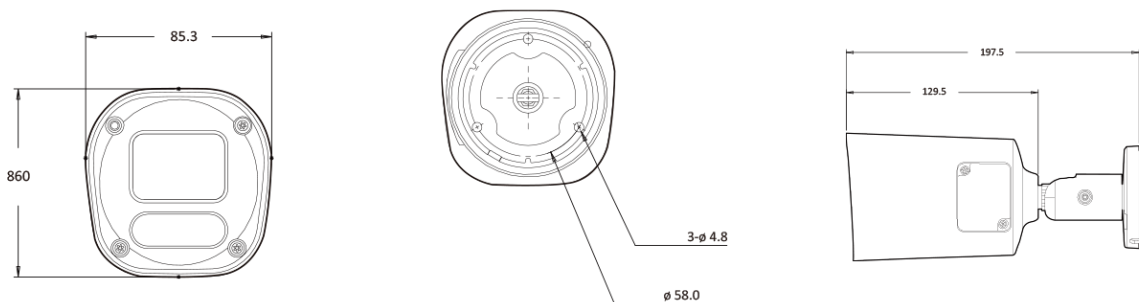

AI 4K IP MFZ IR Bullet

NBT6-78-RZ(622)

Features

- 4K AI Camera
- Supports Intelligent Video Analysis Events (Line Crossing, Intrusion, Queue Management, etc.)
- Maximum Resolution 3840 (H) X 2160 (V) / 30fps
- Horizontal Field of View 49.3 degrees (Wide) ~ 18.1 degrees (Zoom) / 3.6x Optical Zoom
- Day & Night(ICR)/IR Visibility up to 37 meters
- Backlight Compensation (WDR)
- SD/SDHC/SDXC Memory Slot
- PoE IEEE 802.3af/Class3
- IP67/IK10

Dimension (mm)

Specification

Video

Image Sensor	1/2.8" 8.6M CMOS
Channels	1
Total Pixel	3864(H) X 2228(V)
Max Resolution	3840(H) X 2160(V)
MIN. Illumination	COLOR: 0.12Lux BW: 0Lux with IR
Only installer Video Output	1 [CVBS 1.0V p-p (75Ω)]
S/N(signal/noise) Ratio	50dB
Scanning Mode	Progressive Scan

Mechanical

Housing Model	BT6
Housing	Outdoor Bullet
Material	Aluminum-Die Casting
Color	White
Dimensions (W x D x H)	197.5mm 86mm
Weight	0.97kg

Compatible Accessories

BJC12

JUNCTION BRACKET

BJC07

Junction Bracket