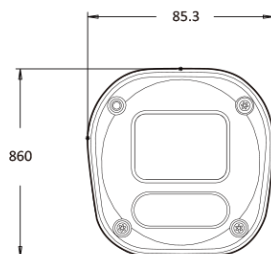

AI 4K IP MFZ IR Bullet

NBT6-78-R

Features

- 4K AI Camera
- Supports Intelligent Video Analysis Events (Line Crossing, Intrusion, Queue Management, etc.)
- Maximum Resolution 3840 (Horizontal) X 2160 (Vertical) / 30fps
- Horizontal Field of View 90 degrees (Wide) ~ 33 degrees (Zoom)
- 5x Optical Zoom
- Day & Night(ICR)/IR Visibility up to 37 meters
- Backlight Compensation (WDR)
- SD/SDHC/SDXC Memory Slot
- PoE IEEE 802.3af/Class3
- IP67/IK10

Dimension (mm)

Specification

Video

Image Sensor	1/2.8" 8.6M CMOS
Channels	1
Total Pixel	3864(H) X 2228(V)
Max Resolution	3840(H) X 2160(V)
MIN. Illumination	COLOR: 0.09Lux BW: 0Lux with IR
Only installer Video Output	1 [CVBS 1.0V p-p (75Ω)]
S/N(signal/noise) Ratio	50dB
Scanning Mode	Progressive Scan

Lens

Focal Length	2.7~13.5mm
Aperture	F1.4
Lens Type	Motorized_Varifocal
IRIS Type	P-IRIS
Horizontal Angle	D:38.2 ~105.0 , H:33.1 ~90.3 , V:18.9 ~49.0
Pan / Tilt / Zoom	Zoom :X5 Optical

Operational

Shutter Speed	Auto / Manual (1/15 ~ 1/32000) Anti-Flicker Slow Shutter(1/2,1/3,1/5,1/6,1/7.5, 1/10)
Auto Gain Control (AGC)	Auto
Day & Night	TDN (True Day & Night)
Digital Noise Reduction	3D DNR
Wide Dynamic Range (WDR)	WDR(2x)
Dynamic Range	120dB or above
LEDs	H3IR
LED Distance	120ft(37m)
Privacy Zone	Yes
Function	Motion-Detection Mirror&Flip

Environmental

Cold Start	No
Operating Humidity	10-90% RH(Non-Condensing)
Vandal Proof Casing	IK10
IP Rating	IP67
Other Certification	FCC CE ROHS UL

Mechanical

Housing Model	BT6
Housing	Outdoor Bullet
Material	Aluminum-Die Casting
Color	White
Dimensions (W x D x H)	197.5mm 86mm
Weight	0.97kg