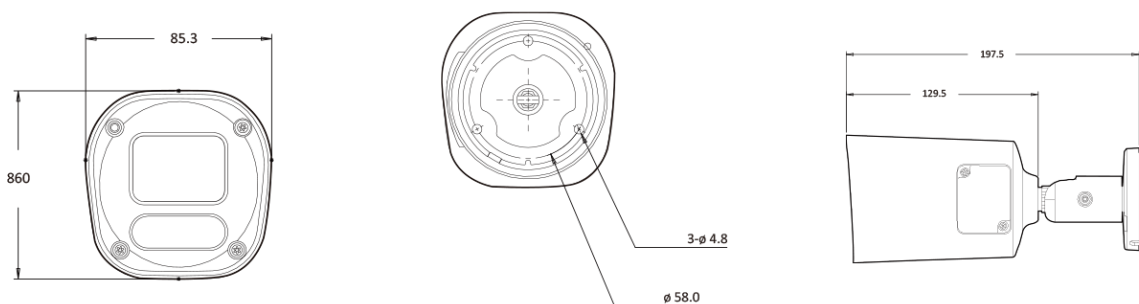

## Features

---

- 4K AI Camera
- Supports Intelligent Video Analysis Events (Line Crossing, Intrusion, Queue Management, etc.)
- Maximum Resolution 3840 (H) X 2160 (V) / 30fps
- Horizontal Field of View 90 degrees (Wide) ~ 33 degrees (Zoom) / 5x Optical Zoom
- Day & Night(ICR)/IR Visibility up to 37 meters
- Backlight Compensation (WDR)
- SD/SDHC/SDXC Memory Slot
- PoE IEEE 802.3af/Class3
- IP67/IK10

## Dimension (mm)

---