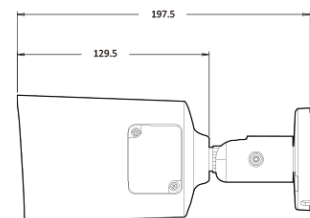

AI 4K IP MFZ IR Bullet

NBT6-78-R

Features

- 4K AI Camera
- Supports Intelligent Video Analysis Events (Line Crossing, Intrusion, Queue Management, etc.)
- Maximum Resolution 3840 (Horizontal) X 2160 (Vertical) / 30fps
- Horizontal Field of View 90 degrees (Wide) ~ 33 degrees (Zoom)
- 5x Optical Zoom
- Day & Night(ICR)/IR Visibility up to 37 meters
- Backlight Compensation (WDR)
- SD/SDHC/SDXC Memory Slot
- PoE IEEE 802.3af/Class3
- IP67/IK10

Dimension (mm)

Specification

Video

Image Sensor	1/2.8" 8.6M CMOS
Channels	1
Total Pixel	3864(H) X 2228(V)
Max Resolution	3840(H) X 2160(V)
MIN. Illumination	COLOR: 0.09Lux BW: 0Lux with IR
Only installer Video Output	1 [CVBS 1.0V p-p (75Ω)]
S/N(signal/noise) Ratio	50dB
Scanning Mode	Progressive Scan

Environmental

Cold Start	No
Operating Humidity	10-90% RH(Non-Condensing)
Vandal Proof Casing	IK10
IP Rating	IP67
Other Certification	FCC CE ROHS UL

Mechanical

Housing Model	BT6
Housing	Outdoor Bullet
Material	Aluminum-Die Casting
Color	White
Dimensions (W x D x H)	197.5mm 86mm
Weight	0.97kg