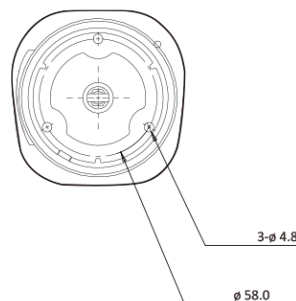

AI 4K IP MFZ IR Bullet

NBT6-78-R

Features

- 4K AI Camera
- Supports Intelligent Video Analysis Events (Line Crossing, Intrusion, Queue Management, etc.)
- Maximum Resolution 3840 (Horizontal) X 2160 (Vertical) / 30fps
- Horizontal Field of View 90 degrees (Wide) ~ 33 degrees (Zoom)
- 5x Optical Zoom
- Day & Night(ICR)/IR Visibility up to 37 meters
- Backlight Compensation (WDR)
- SD/SDHC/SDXC Memory Slot
- PoE IEEE 802.3af/Class3
- IP67/IK10

Dimension (mm)

Specification

Video

Image Sensor	1/2.8" 8.6M CMOS
Channels	1
Total Pixel	3864(H) X 2228(V)
Max Resolution	3840(H) X 2160(V)
MIN. Illumination	COLOR: 0.09Lux BW: 0Lux with IR
Only installer Video Output	1 [CVBS 1.0V p-p (75Ω)]
S/N(signal/noise) Ratio	50dB
Scanning Mode	Progressive Scan