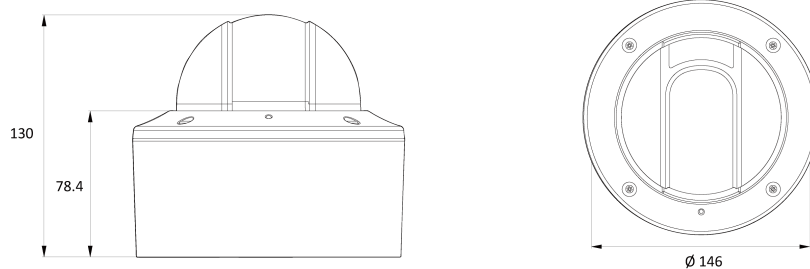

AI 5MP IP MFZ IR Dome

NNK7-75-RZ(550)

Features

- 5M AI Camera
- Intelligent Video Analysis Event Support (Line/Intrusion/Queue..)
- Maximum Resolution 2592 (Horizontal) X 1944 (Vertical) / 30fps
- Horizontal Field of View 46.2 degrees (Wide) ~ 7.7 degrees (Zoom)
- 10x Optical Zoom
- Day & Night (ICR) / IR Visible Distance 34 meters
- Backlight Compensation (WDR)
- SD/SDHC/SDXC Memory Slot
- PoE IEEE 802.3af/Class3
- IP67/IK10
- Built-in Heater
- Built-in Microphone/Built-in Junction Box

Dimension (mm)

Specification

Video

Image Sensor	1/2.8" 5.17M(STV2) CMOS
Channels	1
Total Pixel	2608(H) X 1984(V)
Max Resolution	2592(H) X 1944(V)
MIN. Illumination	COLOR: 0.08Lux BW: 0Lux with IR
Only installer Video Output	1 [CVBS 1.0V p-p (75Ω)]
S/N(signal/noise) Ratio	50dB
Scanning Mode	Progressive Scan

Mechanical

Housing Model	NK7
Housing	Outdoor Dome
Material	Aluminum-Die Casting
Color	White
Dimensions (W x D x H)	146mm 130mm
Weight	1.42kg

Compatible Accessories

 <p>BR11 INCEILING BRACKET</p>	 <p>BC08 NPT</p>	 <p>BW08 Wall Bracket</p>	 <p>BC08 Ceiling Bracket</p>
 <p>BJC09 Wall Junction Bracket</p>	 <p>BP01 Pole Mount Bracket</p>	 <p>BCO01 Corner Mount Bracket</p>	