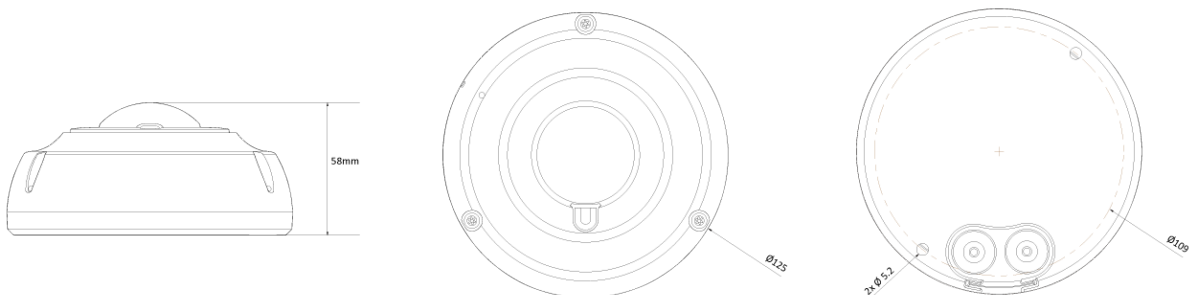

AI 5M IP IR Fisheye Dome

NVF13-75L-R

Features

- 5MP 360-degree AI Camera
- Supports Intelligent Video Analysis Events (Line Crossing/Intrusion/Queue Management..)
- 1/2.8" High Sensitivity Sensor
- Maximum Resolution 2592 (Horizontal) X 1944 (Vertical) / 30fps
- Horizontal Field of View 180 degrees / 180-degree Fisheye Lens
- Day & Night(ICR)/Night Vision up to 22 meters
- Backlight Compensation (WDR)/3DNR
- SD/SDHC/SDXC Memory Slot
- PoE IEEE 802.3af/Class3
- IP67/IK10
- Built-in Microphone

Dimension (mm)

Specification

Video

| | |
|-----------------------------|------------------------------------|
| Image Sensor | 1/2.8" 5.17M(STV2) CMOS |
| Channels | 1 |
| Total Pixel | 2608(H) X 1984(V) |
| Max Resolution | 2592(H) X 1944(V) |
| MIN. Illumination | COLOR: 0.08Lux BW: 0Lux with IR |
| Only installer Video Output | 1 [CVBS 1.0V p-p (75Ω)] |
| S/N(signal/noise) Ratio | 50dB |
| Scanning Mode | Progressive Scan |