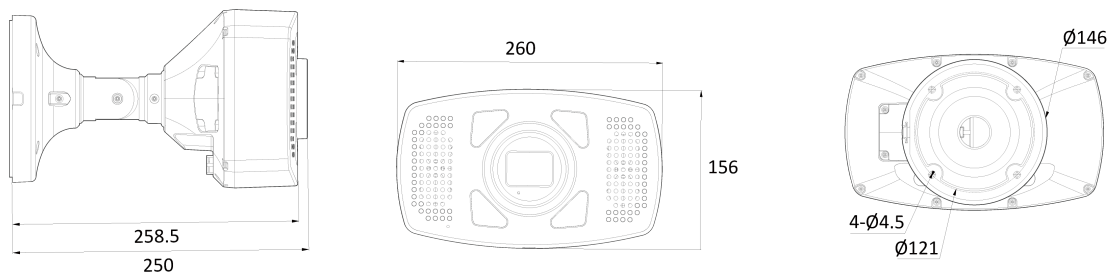

AI 4K IP MFZ Full-Color Speaker Flashlight

NST17-78-WA

Features

- 4K AI Full-Color Speaker Strobe Light Camera
- Supports Intelligent Video Analysis Events (Line Crossing/Intrusion/Queue Management..)
- Maximum Resolution 3840 (Horizontal) X 2160 (Vertical) / 30fps
- Horizontal Field of View 90 degrees (Wide) ~ 33 degrees (Zoom) / 5x Optical Zoom
- Night Vision up to 40 meters
- Backlight Compensation (WDR)
- SD/SDHC/SDXC Memory Slot
- PoE IEEE 802.3bt/Class6
- IP66/IK10
- Built-in Microphone/Speaker 14W(Siren) & W+B+R Alarm Lamp

Dimension (mm)

Specification

Video

Image Sensor	1/2.8" 8.6M CMOS
Channels	1
Total Pixel	3864(H) X 2228(V)
Max Resolution	3840(H) X 2160(V)
MIN. Illumination	0.09Lux 0Lux with White
Only installer Video Output	1 [CVBS 1.0V p-p (75Ω)]
S/N(signal/noise) Ratio	50dB
Scanning Mode	Progressive Scan

Mechanical

Housing Model	ST17
Housing	Outdoor Specialty
Material	Aluminum-Die Casting
Color	Dark Gray
Dimensions (W x D x H)	260mm 259mm 156mm
Weight	3.7kg