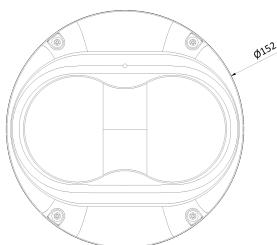

AI Total 10M MFZ Dual IR Dome

NVM20-710-R

Features

- 5MP 2-Channel AI Camera
- 2-Channel Intelligent Video Analysis Event Support (Line/Intrusion/Queue..)
- Maximum Resolution 2592 (H) X 1944 (V) / Up to 15fps Simultaneously for 2 Channels
- Horizontal Field of View 88.4 degrees (Wide) ~ 41.4 degrees (Zoom) / Optical 2.8x
- Day & Night (ICR) / IR Visible Distance 34 meters
- Backlight Compensation (WDR)
- SD/SDHC/SDXC Memory Slot
- PoE IEEE 802.3at/Class4
- IP67/IK10
- Built-in Microphone

Dimension (mm)

Specification

Video

Image Sensor	1/2.8" 5.17M(STV2) CMOS
Channels	2
Total Pixel	2608(H) X 1984(V)
Max Resolution	2592(H) X 1944(V)
MIN. Illumination	COLOR: 0.05Lux BW: 0Lux with IR
Only installer Video Output	1 [CVBS 1.0V p-p (75Ω)]
S/N(signal/noise) Ratio	50dB
Scanning Mode	Progressive Scan

Mechanical

Housing Model	VM20
Housing	Outdoor Dome Multi-Sensor
Material	Aluminum-Die Casting
Color	White
Dimensions (W x D x H)	152mm 103mm
Weight	0.9kg