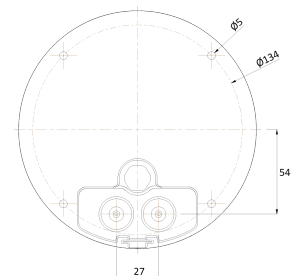

AI Total 10M MFZ Dual IR Dome

NVM20-710-R

Features

- 5MP 2-Channel AI Camera
- 2-Channel Intelligent Video Analysis Event Support (Line/Intrusion/Queue..)
- Maximum Resolution 2592 (H) X 1944 (V) / Up to 15fps Simultaneously for 2 Channels
- Horizontal Field of View 88.4 degrees (Wide) ~ 41.4 degrees (Zoom) / Optical 2.8x
- Day & Night (ICR) / IR Visible Distance 34 meters
- Backlight Compensation (WDR)
- SD/SDHC/SDXC Memory Slot
- PoE IEEE 802.3at/Class4
- IP67/IK10
- Built-in Microphone

Dimension (mm)

Specification

Video

Image Sensor	1/2.8" 5.17M(STV2) CMOS
Channels	2
Total Pixel	2608(H) X 1984(V)
Max Resolution	2592(H) X 1944(V)
MIN. Illumination	COLOR: 0.05Lux BW: 0Lux with IR
Only installer Video Output	1 [CVBS 1.0V p-p (75Ω)]
S/N(signal/noise) Ratio	50dB
Scanning Mode	Progressive Scan

Mechanical

Housing Model	VM20
Housing	Outdoor Dome Multi-Sensor
Material	Aluminum-Die Casting
Color	White
Dimensions (W x D x H)	152mm 103mm
Weight	0.9kg