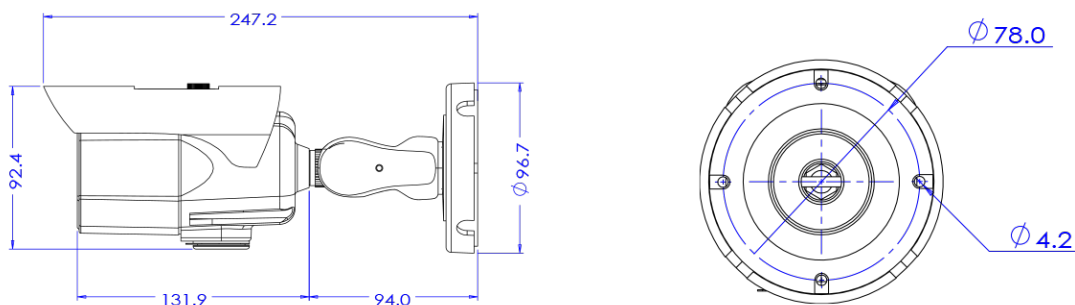

5M IP MFZ IR Bullet

NBT5-45-RZ

Features

- 5MP camera
- Maximum resolution 2592 (horizontal) X 1944 (vertical) / 30fps
- Horizontal angle of view 40.8 degrees (wide angle) to 6.9 degrees (zoom) / Optical 8x
- Day & Night (ICR) / IR reach distance 37 meters
- Backlight compensation (WDR)
- SD/SDHC/SDXC memory slot
- PoE IEEE 802.3af/Class3
- IP67/IK09

Dimension (mm)

Specification

Video

Image Sensor	1/2.8" 5.69M CMOS
Channels	1
Total Pixel	2704(H) X 2104(V)
Max Resolution	2592(H) X 1944(V)
MIN. Illumination	0.08Lux 0Lux with IR (F1.6)
Only installer Video Output	1 [CVBS 1.0V p-p (75Ω)]
S/N(signal/noise) Ratio	50dB
Scanning Mode	Progressive Scan