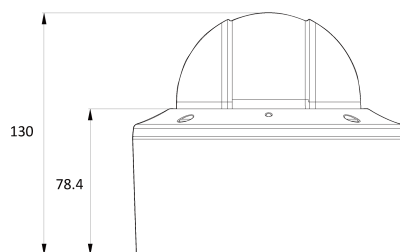

AI 4K IP MFZ IR Dome

NNK7-78-RZ(622)

Features

- 4K AI Camera
- Intelligent Video Analysis Event Support (Line/Intrusion/Queue..)
- Maximum Resolution 3840 (Horizontal) X 2160 (Vertical) / 30fps
- Horizontal Field of View 49.3 degrees (Wide) ~ 18.1 degrees (Zoom) / 3.6x Optical Zoom
- Day & Night (ICR) / IR Visible Distance 34 meters
- Backlight Compensation (WDR)
- SD/SDHC/SDXC Memory Slot
- PoE IEEE 802.3af/Class3
- IP67/IK10
- Built-in Heater
- Built-in Microphone/Junction Box

Dimension (mm)

Specification

Video

Image Sensor	1/2.8" 8.6M CMOS
Channels	1
Total Pixel	3864(H) X 2228(V)
Max Resolution	3840(H) X 2160(V)
MIN. Illumination	COLOR: 0.12Lux BW: 0Lux with IR
Only installer Video Output	1 [CVBS 1.0V p-p (75Ω)]
S/N(signal/noise) Ratio	50dB
Scanning Mode	Progressive Scan