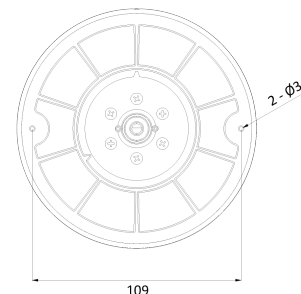

AI 5M IP MFZ IR Flat Dome

NVD10-75L-RZ(622)

Features

- 5MP AI Camera
- Supports Intelligent Video Analysis Events (Line Crossing, Intrusion, Queue Management, etc.)
- Maximum Resolution 2592 (Horizontal) X 1944 (Vertical) / 30fps
- Horizontal Field of View 39.2 degrees (Wide) ~ 16.5 degrees (Zoom) / 3.6x Optical Zoom
- Day & Night(ICR)/IR Visibility up to 31 meters
- Backlight Compensation (WDR)
- SD/SDHC/SDXC Memory Slot
- PoE IEEE 802.3af/Class3
- IP67/IK10
- Built-in Microphone

Dimension (mm)

Specification

Video

Image Sensor	1/2.8" 5.17M(STV2) CMOS
Channels	1
Total Pixel	2608(H) X 1984(V)
Max Resolution	2592(H) X 1944(V)
MIN. Illumination	COLOR: 0.05Lux BW: 0Lux with IR
Only installer Video Output	1 [CVBS 1.0V p-p (75Ω)]
S/N(signal/noise) Ratio	50dB
Scanning Mode	Progressive Scan

Mechanical

Housing Model	VD10
Housing	Outdoor Dome
Material	Aluminum-Die Casting
Color	White
Dimensions (W x D x H)	125mm 100mm
Weight	0.63kg

Compatible Accessories

 <p>BJC11 JUNCTION BRACKET</p>	 <p>BC10 NPT</p>	 <p>GP02 Gang Bracket</p>	 <p>BJC03 Junction Bracket</p>
 <p>BW10 Wall Bracket</p>	 <p>BC10 Ceiling Bracket</p>		