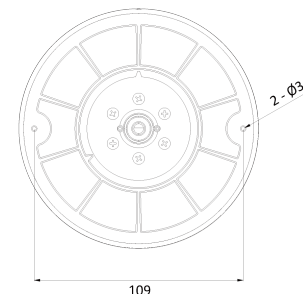

## Features

---

- 4K AI Camera
- Supports Intelligent Video Analysis Events (Line Crossing, Intrusion, Queue Management, etc.)
- Maximum Resolution 3840 (Horizontal) X 2160 (Vertical) / 30fps
- Horizontal Field of View 49.3 degrees (Wide) ~ 18.1 degrees (Zoom) / 3.6x Optical Zoom
- Day & Night(ICR)/IR Visibility up to 31 meters
- Backlight Compensation (WDR)
- SD/SDHC/SDXC Memory Slot
- PoE IEEE 802.3af/Class3
- IP67/IK10
- Built-in Microphone

## Dimension (mm)

---

Mechanical	
Housing Model	VD10
Housing	Outdoor Dome
Material	Aluminum-Die Casting
Color	White
Dimensions (W x D x H)	125mm 100mm
Weight	0.63kg