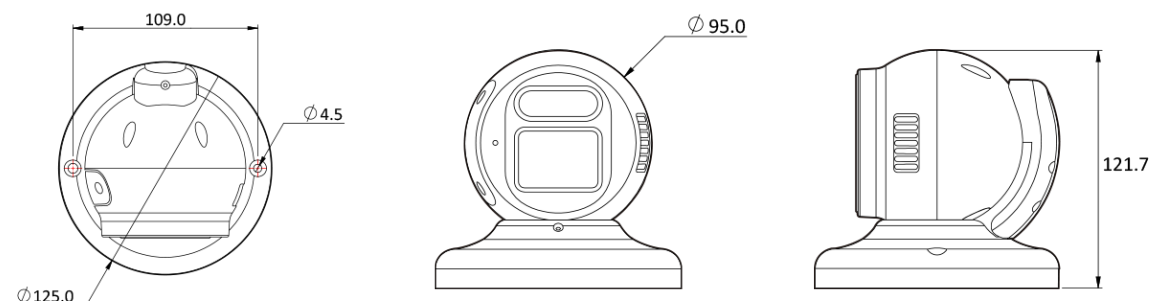

AI 5M IP MFZ IR Turret Dome

NVD3-75L-R

Features

- 5MP AI Camera
- Supports Intelligent Video Analysis Events (Line Crossing, Intrusion, Queue Management, etc.)
- Maximum Resolution 2592 (Horizontal) X 1944 (Vertical) / 30fps
- Horizontal Field of View 98 degrees (Wide) ~ 32 degrees (Zoom) / 5x Optical Zoom
- Day & Night(ICR)/IR Visibility up to 31 meters
- Backlight Compensation (WDR)
- SD/SDHC/SDXC Memory Slot
- PoE IEEE 802.3af/Class3
- IP67/IK10
- Built-in Microphone

Dimension (mm)

Specification

Video

Image Sensor	1/2.8" 5.17M(STV2) CMOS
Channels	1
Total Pixel	2608(H) X 1984(V)
Max Resolution	2592(H) X 1944(V)
MIN. Illumination	COLOR: 0.04Lux BW: 0Lux with IR
Only installer Video Output	1 [CVBS 1.0V p-p (75Ω)]
S/N(signal/noise) Ratio	50dB
Scanning Mode	Progressive Scan

Mechanical

Housing Model	VD3
Housing	Outdoor Dome
Material	Aluminum-Die Casting
Color	White
Dimensions (W x D x H)	125mm 121.7mm
Weight	0.85kg

Compatible Accessories

 <p>BJC11 JUNCTION BRACKET</p>	 <p>BC10 NPT</p>	 <p>GP02 Gang Bracket</p>	 <p>BJC03 Junction Bracket</p>
 <p>BW10 Wall Bracket</p>	 <p>BC10 Ceiling Bracket</p>		