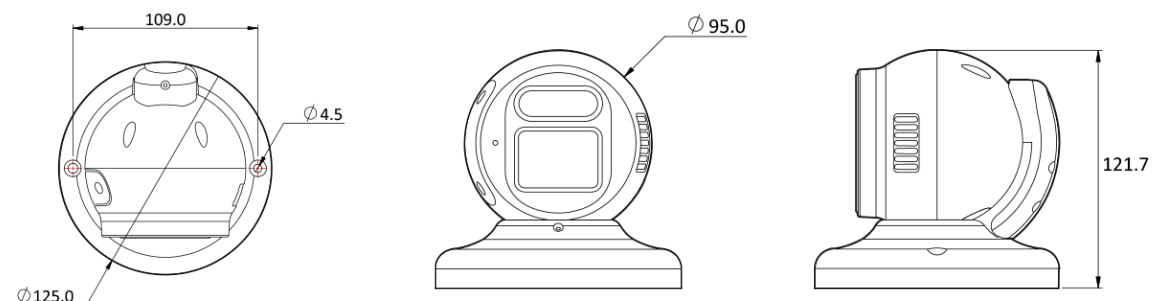

AI 5M IP MFZ IR Turret Dome

NVD3-75L-R

Features

- 5MP AI Camera
- Supports Intelligent Video Analysis Events (Line Crossing, Intrusion, Queue Management, etc.)
- Maximum Resolution 2592 (Horizontal) X 1944 (Vertical) / 30fps
- Horizontal Field of View 98 degrees (Wide) ~ 32 degrees (Zoom) / 5x Optical Zoom
- Day & Night(ICR)/IR Visibility up to 31 meters
- Backlight Compensation (WDR)
- SD/SDHC/SDXC Memory Slot
- PoE IEEE 802.3af/Class3
- IP67/IK10
- Built-in Microphone

Dimension (mm)

Specification

Video

Image Sensor	1/2.8" 5.17M(STV2) CMOS
Channels	1
Total Pixel	2608(H) X 1984(V)
Max Resolution	2592(H) X 1944(V)
MIN. Illumination	COLOR: 0.04Lux BW: 0Lux with IR
Only installer Video Output	1 [CVBS 1.0V p-p (75Ω)]
S/N(signal/noise) Ratio	50dB
Scanning Mode	Progressive Scan