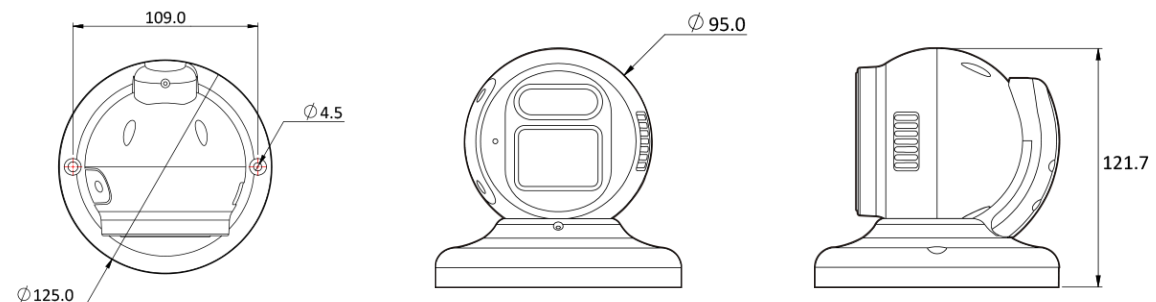

AI 5M IP MFZ Full-Color Flashlight Turret

NVD3-75L-WA

Features

- 5MP AI Full-Color Strobe Light Camera
- Supports Intelligent Video Analysis Events (Line Crossing/Intrusion/Queue Management..)
- Maximum Resolution 2592 (Horizontal) X 1944 (Vertical) / 30fps
- Horizontal Field of View 83.8 degrees (Wide) ~ 32.1 degrees (Zoom) / 4.4x Optical Zoom
- Night Vision up to 28 meters
- Backlight Compensation (WDR)
- SD/SDHC/SDXC Memory Slot
- PoE IEEE 802.3at/Class4
- IP67/IK10
- Built-in Microphone/Speaker (Siren) /W&R&B Alarm Lamp

Dimension (mm)

Specification

Video

| | |
|-----------------------------|----------------------------|
| Image Sensor | 1/2.8" 5.17M(STV2) CMOS |
| Channels | 1 |
| Total Pixel | 2608(H) X 1984(V) |
| Max Resolution | 2592(H) X 1944(V) |
| MIN. Illumination | 0.03Lux 0Lux with White |
| Only installer Video Output | No |
| S/N(signal/noise) Ratio | 50dB |
| Scanning Mode | Progressive Scan |