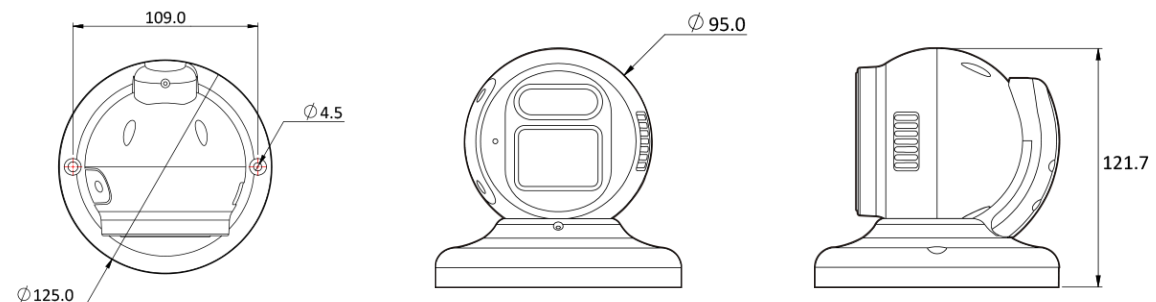

AI 5M IP MFZ Full-Color Flashlight Turret

NVD3-75L-WA

Features

- 5MP AI Full-Color Strobe Light Camera
- Supports Intelligent Video Analysis Events (Line Crossing/Intrusion/Queue Management..)
- Maximum Resolution 2592 (Horizontal) X 1944 (Vertical) / 30fps
- Horizontal Field of View 83.8 degrees (Wide) ~ 32.1 degrees (Zoom) / 4.4x Optical Zoom
- Night Vision up to 28 meters
- Backlight Compensation (WDR)
- SD/SDHC/SDXC Memory Slot
- PoE IEEE 802.3at/Class4
- IP67/IK10
- Built-in Microphone/Speaker (Siren) /W&R&B Alarm Lamp

Dimension (mm)

Specification

Video

Image Sensor	1/2.8" 5.17M(STV2) CMOS
Channels	1
Total Pixel	2608(H) X 1984(V)
Max Resolution	2592(H) X 1944(V)
MIN. Illumination	0.03Lux 0Lux with White
Only installer Video Output	No
S/N(signal/noise) Ratio	50dB
Scanning Mode	Progressive Scan