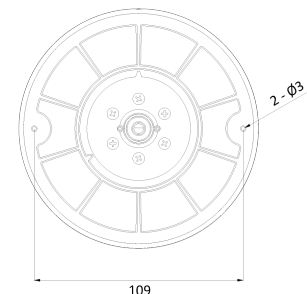

## Features

---

- 4K AI Camera
- Supports Intelligent Video Analysis Events (Line Crossing, Intrusion, Queue Management, etc.)
- Maximum Resolution 3840 (Horizontal) X 2160 (Vertical) / 30fps
- Horizontal Field of View 90 degrees (Wide) ~ 33 degrees (Zoom) / 5x Optical Zoom
- Day & Night(ICR)/IR Visibility up to 31 meters
- Backlight Compensation (WDR)
- SD/SDHC/SDXC Memory Slot
- PoE IEEE 802.3af/Class3
- IP67/IK10
- Built-in Microphone

## Dimension (mm)

---

Mechanical	
Housing Model	VD10
Housing	Outdoor Dome
Material	Aluminum-Die Casting
Color	White
Dimensions (W x D x H)	125mm 100mm
Weight	0.63kg