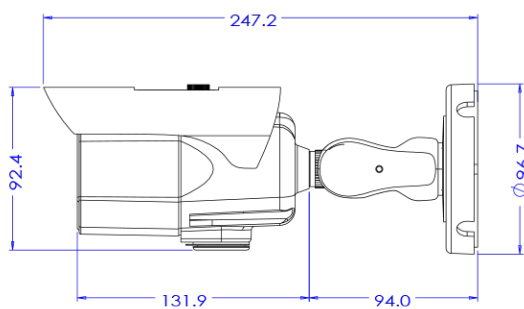

5M IP MFZ IR Bullet

NBT5-45-R

Features

- 5MP camera
- Maximum resolution 2592 (horizontal) X 1944 (vertical) / 30fps
- Horizontal angle of view 96 degrees (wide angle) to 31 degrees (zoom) / Optical 5x
- Day & Night (ICR) / IR reach distance 31 meters
- Backlight compensation (WDR)
- SD/SDHC/SDXC memory slot
- PoE IEEE 802.3af/Class3
- IP67/IK09

Dimension (mm)

Specification

Video

Image Sensor	1/2.8" 5.69M CMOS
Channels	1
Total Pixel	2704(H) X 2104(V)
Max Resolution	2592(H) X 1944(V)
MIN. Illumination	0.08Lux 0Lux with IR (F1.4)
Only installer Video Output	1 [CVBS 1.0V p-p (75Ω)]
S/N(signal/noise) Ratio	50dB
Scanning Mode	Progressive Scan

Mechanical

Housing Model	BT5
Housing	Outdoor Bullet
Material	Aluminum-Die Casting
Color	White
Dimensions (W x D x H)	247.2mm 96.7mm
Weight	0.9kg

Compatible Accessories

BJC11

JUNCTION BRACKET

BJC07

Junction Bracket