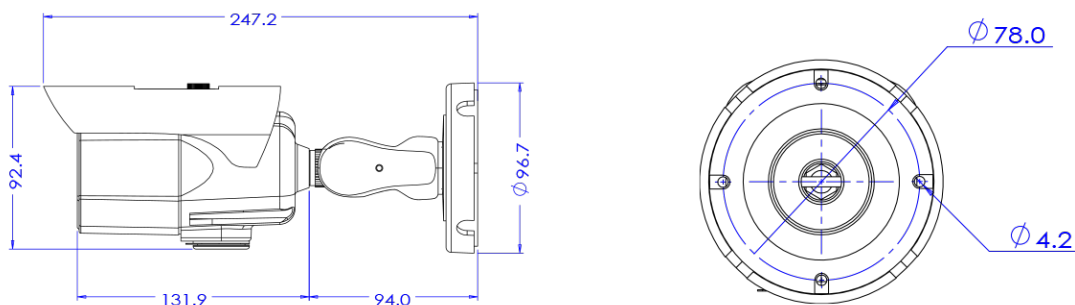

5M IP IR Bullet

NBT5-45-R

Features

- 5MP camera
- Maximum resolution 2592 (horizontal) X 1944 (vertical) / 30fps
- Horizontal angle of view 96 degrees (wide angle) to 31 degrees (zoom) / Optical 5x
- Day & Night (ICR) / IR reach distance 31 meters
- Backlight compensation (WDR)
- SD/SDHC/SDXC memory slot
- PoE IEEE 802.3af/Class3
- IP67/IK09

Dimension (mm)

Specification

Video

Image Sensor	1/2.8" 5.69M CMOS
Channels	1
Total Pixel	2704(H) X 2104(V)
Max Resolution	2592(H) X 1944(V)
MIN. Illumination	0.08Lux 0Lux with IR (F1.4)
Only installer Video Output	1 [CVBS 1.0V p-p (75Ω)]
S/N(signal/noise) Ratio	50dB
Scanning Mode	Progressive Scan