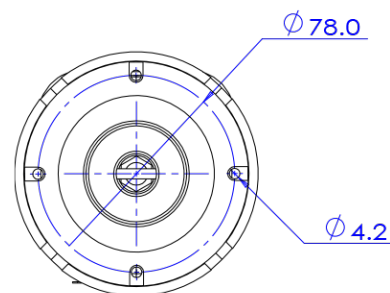

5M IP MFZ IR Bullet

NBT5-45-R

Features

- 5MP camera
- Maximum resolution 2592 (horizontal) X 1944 (vertical) / 30fps
- Horizontal angle of view 96 degrees (wide angle) to 31 degrees (zoom) / Optical 5x
- Day & Night (ICR) / IR reach distance 31 meters
- Backlight compensation (WDR)
- SD/SDHC/SDXC memory slot
- PoE IEEE 802.3af/Class3
- IP67/IK09

Dimension (mm)

Specification

Video

Image Sensor	1/2.8" 5.69M CMOS
Channels	1
Total Pixel	2704(H) X 2104(V)
Max Resolution	2592(H) X 1944(V)
MIN. Illumination	0.08Lux 0Lux with IR (F1.4)
Only installer Video Output	1 [CVBS 1.0V p-p (75Ω)]
S/N(signal/noise) Ratio	50dB
Scanning Mode	Progressive Scan

Lens

Focal Length	2.7~13.5mm
Aperture	F1.4
Lens Type	Motorized_Varifocal
IRIS Type	P-IRIS
Horizontal Angle	D:39°~125°, H:31°~96°, V:24°~70°
Pan / Tilt / Zoom	Zoom :X5 Optical

Operational

Shutter Speed	Auto / Manual (1/15 ~ 1/32000) Anti-Flicker Slow Shutter(1/2,1/3,1/5,1/6,1/7.5, 1/10)
Auto Gain Control (AGC)	Auto
Day & Night	TDN (True Day & Night)
Digital Noise Reduction	3D DNR
Wide Dynamic Range (WDR)	WDR(2x)
Dynamic Range	120dB or above
LEDs	H6IR
LED Distance	100ft(31m)
Privacy Zone	Yes
Function	Motion-Detection Mirror&Flip