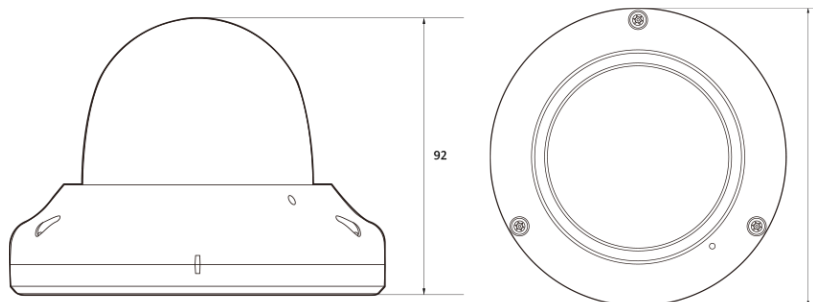

## Features

---

- 5MP AI Camera
- Supports Intelligent Video Analysis Events
- Maximum Resolution 2592 (Horizontal) X 1944 (Vertical) / 30fps
- Horizontal Field of View 106 degrees (Wide-angle) ~ 35 degrees (Zoom) / Optical 4x Zoom
- Day & Night(ICR)/Night Vision up to 25 meters
- Backlight Compensation (WDR)
- SD/SDHC/SDXC Memory Slot
- PoE IEEE 802.3af/Class3
- IP67/IK10
- Built-in Microphone

## Dimension (mm)

---