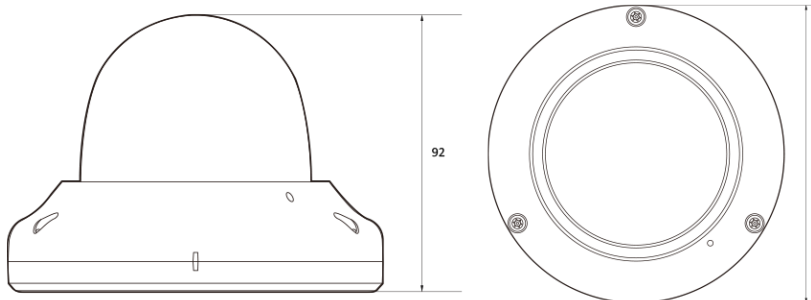

## Features

---

- 5MP AI Camera
- Supports Intelligent Video Analysis Events
- Maximum Resolution 2592 (Horizontal) X 1944 (Vertical) / 30fps
- Horizontal Field of View 78 degrees (4.0mm)
- Fixed Lens Options
- Day & Night(ICR)/Night Vision up to 25 meters
- Backlight Compensation (WDR)
- SD/SDHC/SDXC Memory Slot
- PoE IEEE 802.3af/Class3
- IP67/IK10
- Built-in Microphone

## Dimension (mm)

---