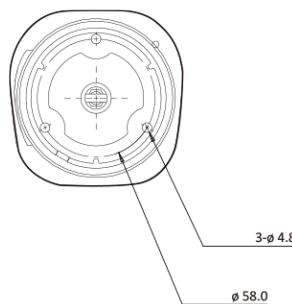

## Features

---

- 5MP AI Camera
- Supports Intelligent Video Analysis Events
- Maximum Resolution 2592 (Horizontal) X 1944 (Vertical) / 30fps
- Horizontal Field of View 106 degrees (Wide) ~ 35 degrees (Zoom)
- 4x Optical Zoom
- Day & Night(ICR)/Night Vision up to 37 meters
- Backlight Compensation (WDR)
- SD/SDHC/SDXC Memory Slot
- PoE IEEE 802.3af/Class4
- IP67

## Dimension (mm)

---

### Video

Image Sensor	1/2.4" 5.17M CMOS
Channels	1
Total Pixel	2608(H) X 1984(V)
Max Resolution	2592(H) X 1944(V)
MIN. Illumination	COLOR: 0.1Lux BW: 0Lux with IR
Only installer Video Output	No
S/N(signal/noise) Ratio	50dB
Scanning Mode	Progressive Scan