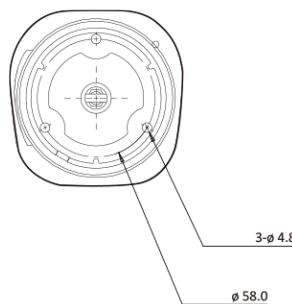

AI 5M IP MFZ IR Bullet

NBT6-Z5-R

Features

- 5MP AI Camera
- Supports Intelligent Video Analysis Events
- Maximum Resolution 2592 (Horizontal) X 1944 (Vertical) / 30fps
- Horizontal Field of View 106 degrees (Wide) ~ 35 degrees (Zoom)
- 4x Optical Zoom
- Day & Night(ICR)/Night Vision up to 37 meters
- Backlight Compensation (WDR)
- SD/SDHC/SDXC Memory Slot
- PoE IEEE 802.3af/Class4
- IP67

Dimension (mm)

Specification

Video

Image Sensor	1/2.4" 5.17M CMOS
Channels	1
Total Pixel	2608(H) X 1984(V)
Max Resolution	2592(H) X 1944(V)
MIN. Illumination	COLOR: 0.1Lux BW: 0Lux with IR
Only installer Video Output	No
S/N(signal/noise) Ratio	50dB
Scanning Mode	Progressive Scan

Lens

Focal Length	2.8~12mm
Aperture	F1.6
Lens Type	Motorized_Varifocal
IRIS Type	P-IRIS
Horizontal Angle	D:41°~127°, H:35°~106°, V:20°~56°
Pan / Tilt / Zoom	Zoom :X4.2 Optical

Operational

Shutter Speed	Auto / Manual (1/3 ~ 1/100,000)
Auto Gain Control (AGC)	Auto
Day & Night	TDN (True Day & Night)
Digital Noise Reduction	3D DNR
Wide Dynamic Range (WDR)	WDR(2x)
Dynamic Range	120dB or above
LEDs	H3IR
LED Distance	120ft(37m)
Privacy Zone	Yes
Function	Motion-Detection Mirror&Flip Auto White Balance