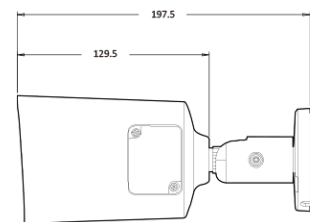

## Features

---

- 5MP AI Camera
- Supports Intelligent Video Analysis Events
- Maximum Resolution 2592 (Horizontal) X 1944 (Vertical) / 30fps
- Horizontal Field of View 106 degrees (Wide) ~ 35 degrees (Zoom)
- 4x Optical Zoom
- Day & Night(ICR)/Night Vision up to 37 meters
- Backlight Compensation (WDR)
- SD/SDHC/SDXC Memory Slot
- PoE IEEE 802.3af/Class4
- IP67

## Dimension (mm)

---