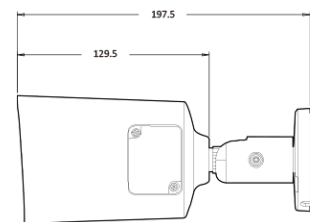

Dimension (mm)