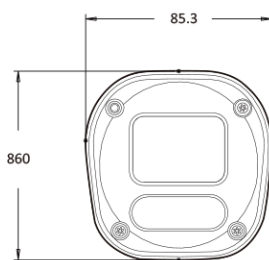

## Features

---

- 5MP AI Camera
- Supports Intelligent Video Analysis Events
- Maximum Resolution 2592 (Horizontal) X 1944 (Vertical) / 30fps
- Horizontal Field of View 106 degrees (Wide) ~ 35 degrees (Zoom)
- 4x Optical Zoom
- Day & Night(ICR)/Night Vision up to 37 meters
- Backlight Compensation (WDR)
- SD/SDHC/SDXC Memory Slot
- PoE IEEE 802.3af/Class4
- IP67

## Dimension (mm)

---

### Video

Image Sensor	1/2.4" 5.17M CMOS
Channels	1
Total Pixel	2608(H) X 1984(V)
Max Resolution	2592(H) X 1944(V)
MIN. Illumination	COLOR: 0.1Lux BW: 0Lux with IR
Only installer Video Output	No
S/N(signal/noise) Ratio	50dB
Scanning Mode	Progressive Scan