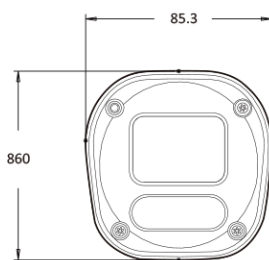

AI 5M IP MFZ IR Bullet

NBT6-Z5-R

Features

- 5MP AI Camera
- Supports Intelligent Video Analysis Events
- Maximum Resolution 2592 (Horizontal) X 1944 (Vertical) / 30fps
- Horizontal Field of View 106 degrees (Wide) ~ 35 degrees (Zoom)
- 4x Optical Zoom
- Day & Night(ICR)/Night Vision up to 37 meters
- Backlight Compensation (WDR)
- SD/SDHC/SDXC Memory Slot
- PoE IEEE 802.3af/Class4
- IP67

Dimension (mm)

Specification

Video

Image Sensor	1/2.4" 5.17M CMOS
Channels	1
Total Pixel	2608(H) X 1984(V)
Max Resolution	2592(H) X 1944(V)
MIN. Illumination	COLOR: 0.1Lux BW: 0Lux with IR
Only installer Video Output	No
S/N(signal/noise) Ratio	50dB
Scanning Mode	Progressive Scan

Lens

Focal Length	2.8~12mm
Aperture	F1.6
Lens Type	Motorized_Varifocal
IRIS Type	P-IRIS
Horizontal Angle	D:41°~127°, H:35°~106°, V:20°~56°
Pan / Tilt / Zoom	Zoom :X4.2 Optical

Operational

Shutter Speed	Auto / Manual (1/3 ~ 1/100,000)
Auto Gain Control (AGC)	Auto
Day & Night	TDN (True Day & Night)
Digital Noise Reduction	3D DNR
Wide Dynamic Range (WDR)	WDR(2x)
Dynamic Range	120dB or above
LEDs	H3IR
LED Distance	120ft(37m)
Privacy Zone	Yes
Function	Motion-Detection Mirror&Flip Auto White Balance

Operating Humidity	10-90% RH(Non-Condensing)
Vandal Proof Casing	IK10
IP Rating	IP67
Other Certification	FCC CE ROHS

Mechanical

Housing Model	BT6
Housing	Outdoor Bullet
Material	Aluminum-Die Casting
Color	White
Dimensions (W x D x H)	197.5mm 86mm
Weight	0.97kg