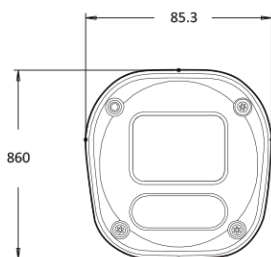

AI 5M IP IR Bullet

NBT6-Z5-RF

Features

- 5MP AI Camera
- Supports Intelligent Video Analysis Events
- Maximum Resolution 2592 (Horizontal) X 1944 (Vertical) / 30fps
- Horizontal Field of View 78 degrees (4.0mm)
- Fixed Lens Options
- Day & Night(ICR)/Night Vision up to 37 meters
- Backlight Compensation (WDR)
- SD/SDHC/SDXC Memory Slot
- PoE IEEE 802.3af/Class4
- IP67

Dimension (mm)

Specification

Video

| | |
|-----------------------------|-----------------------------------|
| Image Sensor | 1/2.4" 5.17M CMOS |
| Channels | 1 |
| Total Pixel | 2608(H) X 1984(V) |
| Max Resolution | 2592(H) X 1944(V) |
| MIN. Illumination | COLOR: 0.1Lux BW: 0Lux with IR |
| Only installer Video Output | No |
| S/N(signal/noise) Ratio | 50dB |
| Scanning Mode | Progressive Scan |

Lens

| | |
|-------------------|---------------------------|
| Focal Length | 4.0mm |
| Aperture | F1.6 |
| Lens Type | Fixed |
| IRIS Type | Auto Exposure |
| Horizontal Angle | D : 96°, H : 78°, V : 38° |
| Pan / Tilt / Zoom | Zoom :Fixed |

Mechanical

| | |
|------------------------|----------------------|
| Housing Model | BT6 |
| Housing | Outdoor Bullet |
| Material | Aluminum-Die Casting |
| Color | White |
| Dimensions (W x D x H) | 197.5mm 86mm |
| Weight | 0.93kg |