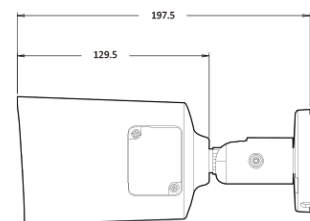

AI 5M IP IR Bullet

NBT6-Z5-RF

Features

- 5MP AI Camera
- Supports Intelligent Video Analysis Events
- Maximum Resolution 2592 (Horizontal) X 1944 (Vertical) / 30fps
- Horizontal Field of View 78 degrees (4.0mm)
- Fixed Lens Options
- Day & Night(ICR)/Night Vision up to 37 meters
- Backlight Compensation (WDR)
- SD/SDHC/SDXC Memory Slot
- PoE IEEE 802.3af/Class4
- IP67

Dimension (mm)

Specification

Video

| | |
|-----------------------------|-----------------------------------|
| Image Sensor | 1/2.4" 5.17M CMOS |
| Channels | 1 |
| Total Pixel | 2608(H) X 1984(V) |
| Max Resolution | 2592(H) X 1944(V) |
| MIN. Illumination | COLOR: 0.1Lux BW: 0Lux with IR |
| Only installer Video Output | No |
| S/N(signal/noise) Ratio | 50dB |
| Scanning Mode | Progressive Scan |

Mechanical

| | |
|------------------------|----------------------|
| Housing Model | BT6 |
| Housing | Outdoor Bullet |
| Material | Aluminum-Die Casting |
| Color | White |
| Dimensions (W x D x H) | 197.5mm 86mm |
| Weight | 0.93kg |