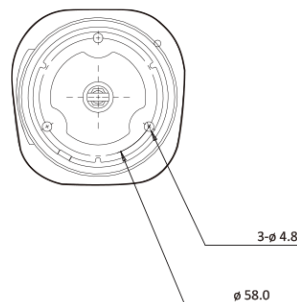

AI 5M IP IR Bullet

NBT6-Z5-RF

Features

- 5MP AI Camera
- Supports Intelligent Video Analysis Events
- Maximum Resolution 2592 (Horizontal) X 1944 (Vertical) / 30fps
- Horizontal Field of View 78 degrees (4.0mm)
- Fixed Lens Options
- Day & Night(ICR)/Night Vision up to 37 meters
- Backlight Compensation (WDR)
- SD/SDHC/SDXC Memory Slot
- PoE IEEE 802.3af/Class4
- IP67

Dimension (mm)

Specification

Video

| | |
|-----------------------------|-----------------------------------|
| Image Sensor | 1/2.4" 5.17M CMOS |
| Channels | 1 |
| Total Pixel | 2608(H) X 1984(V) |
| Max Resolution | 2592(H) X 1944(V) |
| MIN. Illumination | COLOR: 0.1Lux BW: 0Lux with IR |
| Only installer Video Output | No |
| S/N(signal/noise) Ratio | 50dB |
| Scanning Mode | Progressive Scan |

Lens

| | |
|-------------------|---------------------------|
| Focal Length | 4.0mm |
| Aperture | F1.6 |
| Lens Type | Fixed |
| IRIS Type | Auto Exposure |
| Horizontal Angle | D : 96°, H : 78°, V : 38° |
| Pan / Tilt / Zoom | Zoom :Fixed |

Mechanical

| | |
|------------------------|----------------------|
| Housing Model | BT6 |
| Housing | Outdoor Bullet |
| Material | Aluminum-Die Casting |
| Color | White |
| Dimensions (W x D x H) | 197.5mm 86mm |
| Weight | 0.93kg |