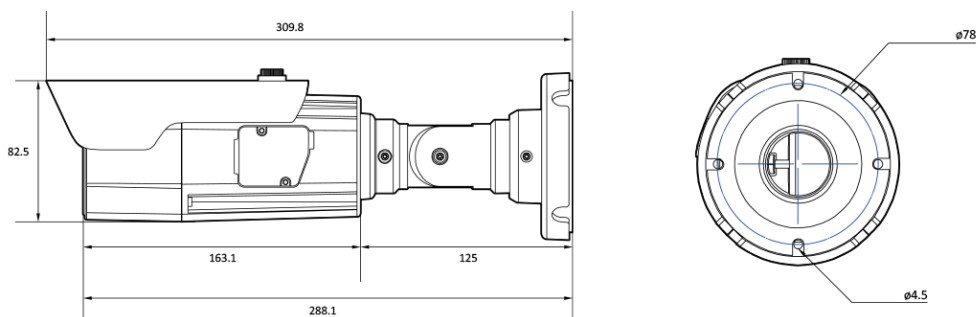

## Features

---

- 4K AI Camera
- Supports Intelligent Video Analysis Events (Line Crossing, Intrusion, Queue Management, etc.)
- Maximum Resolution 3840 (Horizontal) X 2160 (Vertical) / 30fps
- Horizontal Field of View 49.3 degrees (Wide) ~ 18.1 degrees (Zoom) / 3.6x Optical Zoom
- Day & Night(ICR)/IR Visibility up to 40 meters
- Backlight Compensation (WDR)
- SD/SDHC/SDXC Memory Slot
- PoE IEEE 802.3at/Class4
- IP67/IK10
- Internal Heater

## Dimension (mm)

---