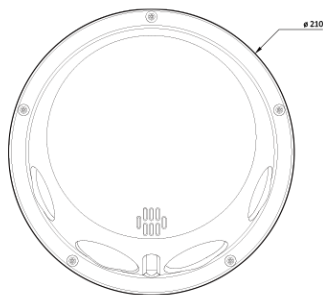

AI Total 32M Panorama Dome

NVM6-732

Features

- AI 4K 4-Channel Panorama Camera
- Intelligent Video Analysis Event Support (Line/Intrusion/Queue..)
- Maximum Resolution 3840 (Horizontal) X 2160 (Vertical) / 30fps 4 Channels
- Horizontal Field of View 180 degrees
- Day & Night (ICR)
- Backlight Compensation (WDR)
- SD/SDHC/SDXC Memory Slot 4 Channels
- PoE IEEE 802.3 bt/Class 5
- IP67/IK10

Dimension (mm)

Specification

Video

Image Sensor	1/1.8" 8.48M(STV2) CMOS
Channels	4
Total Pixel	3856(H) X 2200(V)
Max Resolution	3840(H) X 2160(V)
MIN. Illumination	COLOR: 0.13Lux BW: 0.007Lux
Only installer Video Output	1 [CVBS 1.0V p-p (75Ω)]
S/N(signal/noise) Ratio	50dB
Scanning Mode	Progressive Scan

Mechanical

Housing Model	VM6
Housing	Outdoor Dome Multi-Sensor
Material	Aluminum-Die Casting
Color	White
Dimensions (W x D x H)	210mm 131mm
Weight	3.0kg

Compatible Accessories

 <p>BC15 NPT</p>	 <p>BW15 Wall Bracket</p>	 <p>BW16 Wall Junction Bracket</p>	 <p>BJ14 Angle Bracket</p>
 <p>BJC06 Junction Bracket</p>	 <p>BC15 Ceiling Bracket</p>	 <p>BP01 Pole Mount Bracket</p>	 <p>BCO01 Corner Mount Bracket</p>