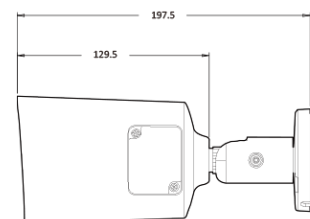

AI 5M IP MFZ IR Bullet

NBT6-75L-RZ(622)

Features

- 5MP AI Camera
- Supports Intelligent Video Analysis Events (Line/Intrusion/Queue Management)
- Maximum Resolution 2592 (Horizontal) X 1944 (Vertical) / 30fps
- Horizontal Field of View 39.2 degrees (Wide) ~ 16.5 degrees (Zoom) / 3.6x Optical Zoom
- Day & Night(ICR)/Night Vision up to 40 meters
- Backlight Compensation (WDR)
- SD/SDHC/SDXC Memory Slot
- PoE IEEE 802.3af/Class3
- IP67

Dimension (mm)

Specification

Video

Image Sensor	1/2.8" 5.17M(STV2) CMOS
Channels	1
Total Pixel	2608(H) X 1984(V)
Max Resolution	2592(H) X 1944(V)
MIN. Illumination	COLOR: 0.05Lux BW: 0Lux with IR
Only installer Video Output	1 [CVBS 1.0V p-p (75Ω)]
S/N(signal/noise) Ratio	50dB
Scanning Mode	Progressive Scan

Mechanical

Housing Model	BT6
Housing	Outdoor Bullet
Material	Aluminum-Die Casting
Color	White
Dimensions (W x D x H)	197.5mm 86mm
Weight	0.97kg

Compatible Accessories

BJC12

JUNCTION BRACKET

BJC07

Junction Bracket