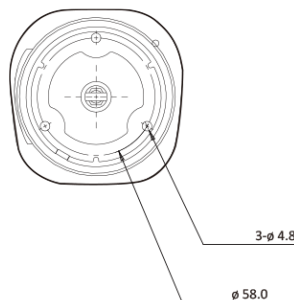

AI 5M IP MFZ IR Bullet

NBT6-75L-RZ(622)

Features

- 5MP AI Camera
- Supports Intelligent Video Analysis Events (Line/Intrusion/Queue Management)
- Maximum Resolution 2592 (Horizontal) X 1944 (Vertical) / 30fps
- Horizontal Field of View 39.2 degrees (Wide) ~ 16.5 degrees (Zoom) / 3.6x Optical Zoom
- Day & Night(ICR)/Night Vision up to 40 meters
- Backlight Compensation (WDR)
- SD/SDHC/SDXC Memory Slot
- PoE IEEE 802.3af/Class3
- IP67

Dimension (mm)

Specification

Video

Image Sensor	1/2.8" 5.17M(STV2) CMOS
Channels	1
Total Pixel	2608(H) X 1984(V)
Max Resolution	2592(H) X 1944(V)
MIN. Illumination	COLOR: 0.05Lux BW: 0Lux with IR
Only installer Video Output	1 [CVBS 1.0V p-p (75Ω)]
S/N(signal/noise) Ratio	50dB
Scanning Mode	Progressive Scan

Lens

Focal Length	6~22mm
Aperture	F1.6
Lens Type	Motorized_Varifocal
IRIS Type	P-IRIS
Horizontal Angle	D:20.7°~49.6°, H:16.5°~39.2°, V:12.4°~29.2
Pan / Tilt / Zoom	Zoom :X3.6 Optical

Operational

Shutter Speed	Auto / Manual (1/15 ~ 1/32000) Anti-Flicker Slow Shutter(1/2,1/3,1/5,1/6,1/7.5, 1/10)
Auto Gain Control (AGC)	Auto
Day & Night	TDN (True Day & Night)
Digital Noise Reduction	3D DNR
Wide Dynamic Range (WDR)	WDR(2x)
Dynamic Range	120dB or above
LEDs	H3IR
LED Distance	130ft(40m)
Privacy Zone	Yes
Function	Motion-Detection LDC Mirror&Flip Auto White Balance