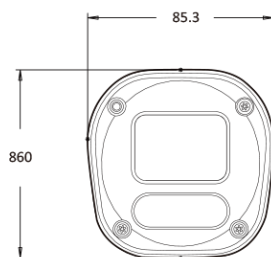

AI 5M IP MFZ IR Bullet

NBT6-75L-RZ(622)

Features

- 5MP AI Camera
- Supports Intelligent Video Analysis Events (Line/Intrusion/Queue Management)
- Maximum Resolution 2592 (Horizontal) X 1944 (Vertical) / 30fps
- Horizontal Field of View 39.2 degrees (Wide) ~ 16.5 degrees (Zoom) / 3.6x Optical Zoom
- Day & Night(ICR)/Night Vision up to 40 meters
- Backlight Compensation (WDR)
- SD/SDHC/SDXC Memory Slot
- PoE IEEE 802.3af/Class3
- IP67

Dimension (mm)

Specification

Video

Image Sensor	1/2.8" 5.17M(STV2) CMOS
Channels	1
Total Pixel	2608(H) X 1984(V)
Max Resolution	2592(H) X 1944(V)
MIN. Illumination	COLOR: 0.05Lux BW: 0Lux with IR
Only installer Video Output	1 [CVBS 1.0V p-p (75Ω)]
S/N(signal/noise) Ratio	50dB
Scanning Mode	Progressive Scan

Lens

Focal Length	6~22mm
Aperture	F1.6
Lens Type	Motorized_Varifocal
IRIS Type	P-IRIS
Horizontal Angle	D:20.7°~49.6°, H:16.5°~39.2°, V:12.4°~29.2
Pan / Tilt / Zoom	Zoom :X3.6 Optical

Operational

Shutter Speed	Auto / Manual (1/15 ~ 1/32000) Anti-Flicker Slow Shutter(1/2,1/3,1/5,1/6,1/7.5, 1/10)
Auto Gain Control (AGC)	Auto
Day & Night	TDN (True Day & Night)
Digital Noise Reduction	3D DNR
Wide Dynamic Range (WDR)	WDR(2x)
Dynamic Range	120dB or above
LEDs	H3IR
LED Distance	130ft(40m)
Privacy Zone	Yes
Function	Motion-Detection LDC Mirror&Flip Auto White Balance

Mechanical

Housing Model	BT6
Housing	Outdoor Bullet
Material	Aluminum-Die Casting
Color	White
Dimensions (W x D x H)	197.5mm 86mm
Weight	0.97kg

Compatible Accessories

BJC12

JUNCTION BRACKET

BJC07

Junction Bracket