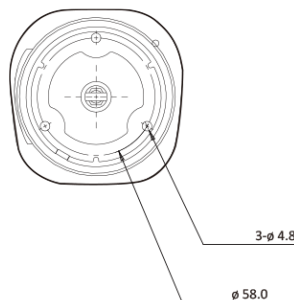

AI 5M IP MFZ IR Bullet

NBT6-75L-RZ(550)

Features

- 5MP AI Camera
- Supports Intelligent Video Analysis Events (Line/Intrusion/Queue Management)
- Maximum Resolution 2592 (Horizontal) X 1944 (Vertical) / 30fps
- Horizontal Field of View 46.2 degrees (Wide) ~ 7.7 degrees (Zoom) / 10x Optical Zoom
- Day & Night(ICR)/Night Vision up to 40 meters
- Backlight Compensation (WDR)
- SD/SDHC/SDXC Memory Slot
- PoE IEEE 802.3af/Class3
- IP67

Dimension (mm)

Specification

Video

Image Sensor	1/2.8" 5.17M(STV2) CMOS
Channels	1
Total Pixel	2608(H) X 1984(V)
Max Resolution	2592(H) X 1944(V)
MIN. Illumination	COLOR: 0.08Lux BW: 0Lux with IR
Only installer Video Output	1 [CVBS 1.0V p-p (75Ω)]
S/N(signal/noise) Ratio	50dB
Scanning Mode	Progressive Scan