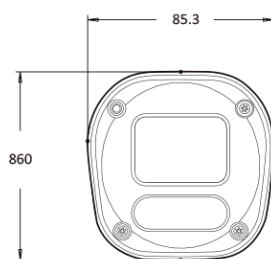

AI 5M IP MFZ IR Bullet

NBT6-75L-RZ(550)

Features

- 5MP AI Camera
- Supports Intelligent Video Analysis Events (Line/Intrusion/Queue Management)
- Maximum Resolution 2592 (Horizontal) X 1944 (Vertical) / 30fps
- Horizontal Field of View 46.2 degrees (Wide) ~ 7.7 degrees (Zoom) / 10x Optical Zoom
- Day & Night(ICR)/Night Vision up to 40 meters
- Backlight Compensation (WDR)
- SD/SDHC/SDXC Memory Slot
- PoE IEEE 802.3af/Class3
- IP67

Dimension (mm)

Specification

Video

Image Sensor	1/2.8" 5.17M(STV2) CMOS
Channels	1
Total Pixel	2608(H) X 1984(V)
Max Resolution	2592(H) X 1944(V)
MIN. Illumination	COLOR: 0.08Lux BW: 0Lux with IR
Only installer Video Output	1 [CVBS 1.0V p-p (75Ω)]
S/N(signal/noise) Ratio	50dB
Scanning Mode	Progressive Scan

Lens

Focal Length	5~50mm
Aperture	F2.0
Lens Type	Motorized_Varifocal
IRIS Type	P-IRIS
Horizontal Angle	D:9.6°~58.7°, H:7.7°~46.2°, V:5.7°~34.1°
Pan / Tilt / Zoom	Zoom :X10 Optical

Operational

Shutter Speed	Auto / Manual (1/15 ~ 1/32000) Anti-Flicker Slow Shutter(1/2,1/3,1/5,1/6,1/7.5, 1/10)
Auto Gain Control (AGC)	Auto
Day & Night	TDN (True Day & Night)
Digital Noise Reduction	3D DNR
Wide Dynamic Range (WDR)	WDR(2x)
Dynamic Range	120dB or above
LEDs	H3IR
LED Distance	130ft(40m)
Privacy Zone	Yes
Function	Motion-Detection LDC Mirror&Flip Auto White Balance

Mechanical

Housing Model	BT6
Housing	Outdoor Bullet
Material	Aluminum-Die Casting
Color	White
Dimensions (W x D x H)	197.5mm 86mm
Weight	0.99kg

Compatible Accessories

BJC12

JUNCTION BRACKET

BJC07

Junction Bracket