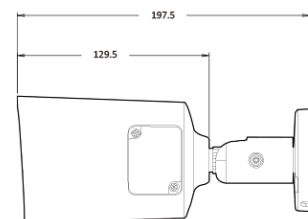

AI 5M IP MFZ IR Bullet

NBT6-75L-RZ(550)

Features

- 5MP AI Camera
- Supports Intelligent Video Analysis Events (Line/Intrusion/Queue Management)
- Maximum Resolution 2592 (Horizontal) X 1944 (Vertical) / 30fps
- Horizontal Field of View 46.2 degrees (Wide) ~ 7.7 degrees (Zoom) / 10x Optical Zoom
- Day & Night(ICR)/Night Vision up to 40 meters
- Backlight Compensation (WDR)
- SD/SDHC/SDXC Memory Slot
- PoE IEEE 802.3af/Class3
- IP67

Dimension (mm)

Specification

Video

Image Sensor	1/2.8" 5.17M(STV2) CMOS
Channels	1
Total Pixel	2608(H) X 1984(V)
Max Resolution	2592(H) X 1944(V)
MIN. Illumination	COLOR: 0.08Lux BW: 0Lux with IR
Only installer Video Output	1 [CVBS 1.0V p-p (75Ω)]
S/N(signal/noise) Ratio	50dB
Scanning Mode	Progressive Scan