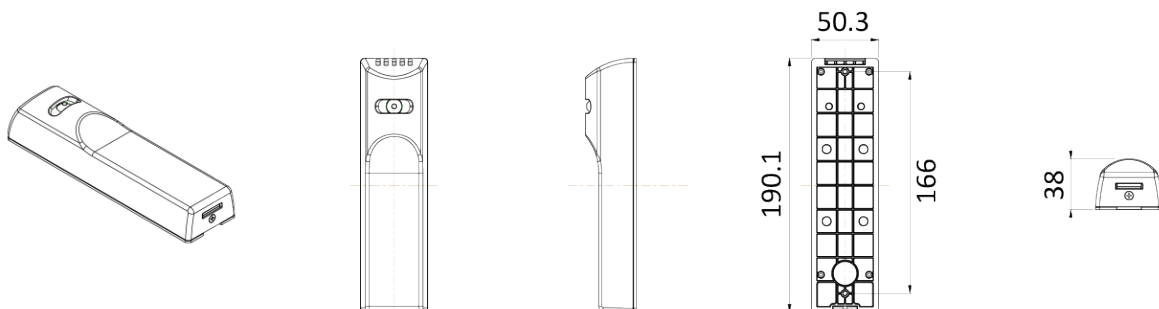

AI 5M IP Door Jamb Bar Camera

NST11-75L

Features

- 5MP AI Camera
- Supports Intelligent Video Analysis Events (Face Recognition/Line Crossing/Intrusion/Queue Management..)
- Maximum Resolution 2592 (Horizontal) X 1944 (Vertical) / 30fps
- Horizontal Field of View 88 degrees (3.7mm Lens)
- Backlight Compensation (WDR)
- SD/SDHC/SDXC Memory Slot
- Adjustable Lens Position
- PoE IEEE 802.3af/Class2

Dimension (mm)

Specification

Video

Image Sensor	1/2.8" 5.17M(STV2) CMOS
Channels	1
Total Pixel	2608(H) X 1984(V)
Max Resolution	2592(H) X 1944(V)
MIN. Illumination	COLOR: 0.13Lux
Only installer Video Output	No
S/N(signal/noise) Ratio	50dB
Scanning Mode	Progressive Scan

Mechanical

Housing Model	ST11
Housing	Indoor Specialty
Material	Plastic
Color	White
Dimensions (W x D x H)	50.3mm 190.0mm
Weight	0.4kg