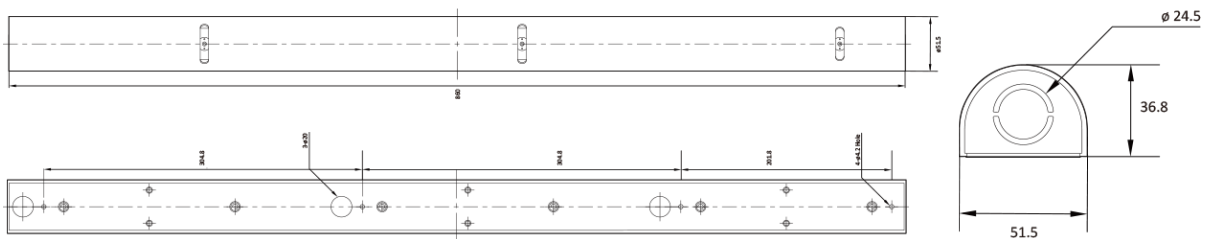

## Features

---

- 5MP AI Camera
- Supports Intelligent Video Analysis Events (Face Recognition/Line Crossing/Intrusion/Queue Management..)
- Maximum Resolution 2592 (Horizontal) X 1944 (Vertical) / 30fps
- Horizontal Field of View 88 degrees (3.7mm Lens)
- Backlight Compensation (WDR)
- SD/SDHC/SDXC Memory Slot
- Adjustable Lens Position
- PoE IEEE 802.3af/Class2

## Dimension (mm)

---